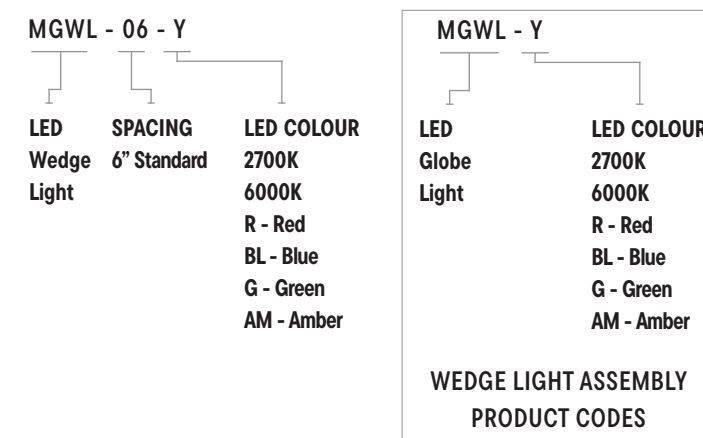

## APPLICATIONS

- Building outlines
- Under soffits
- Bridges
- Architectural features
- Coves
- Window decorations
- Decks and patios

## SPECIFICATIONS

Product Code		MGST-12-Y (Y: Colour temperature)
Electrical	Input Voltage	12V DC
	Power Consumption	.25W/Bulb
Specs	Colour Temperature	2700/6000K
	CRI	80+
	Lumen Output	15 Lumens/Bulb
	LED Colours	2700K, 6000K, Red, Blue, Green, Amber (Upon request)
	Efficacy	60 Lumens per watt
	Wiring	Directly wired to class 2, 24V power supply
	Dimmable	Yes
	Cable	PVC black SPT2, 16AWG outdoor rated
Design	Life Span	50,000 Hours
	Spacing	6"
	# per foot (304mm)	2
	Dimensions (Inches)	1.02" x 1.46"
	Dimensions (Millimeters)	26 x 37mm
Design	Finish	Black
	Max Single Run Length	100' (45.6M) Not to exceed 200 lamps
	Operating Temperature	-25°C to 65°C
	Approved Location	Indoor/Outdoor
Warranty		2 years
Approvals		cETLus

## PRODUCT CODES

Y: Colour temperature