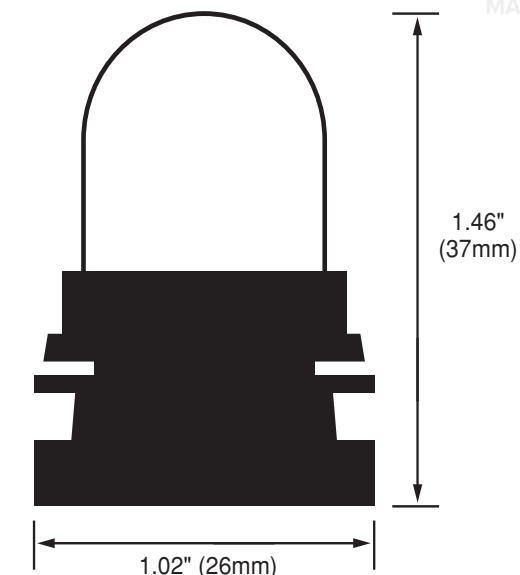

PRODUCT CODES

Y: Colour temperature

ACCESSORIES

INDOOR/OUTDOOR DIMMABLE DRIVERS

MLDRE-20-12-DM
Min 8 Watts, 32 Wedges
Max number of Wedges = 80
20 Watts
6.77" x 2.67" x 1.26" (171 x 68 x 32mm)

MLDRE-60-12-DM
Min 8 Watts, 32 Wedges
Max number of Wedges = 200
60 Watts
6.77" x 2.67" x 1.26" (171 x 68 x 32mm)

NOTE: For outdoor installations, please add E-KO-SR strain relief (2pcs/driver).

NON DIMMABLE DRIVERS

LEDDR-12-60W
Indoor/Outdoor driver
Max number of Wedges = 200
60W hardwire
Input: 100 - 240V AC
Output: 12V DC
9 11/16" x 2 9/16" x 2 1/16" (246 x 65 x 52mm)

LEDDR-12-20W-HW
Indoor driver
Max number of Wedges = 80
20W hardwire
Input: 100 - 240V AC
Output: 12V DC
4 1/8" x 4 1/8" x 1 1/2" (104.8 x 104.8 x 38.1mm)