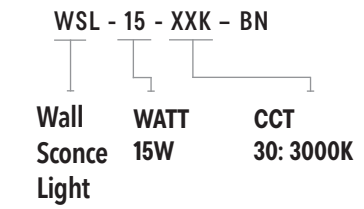

PRODUCT CODES