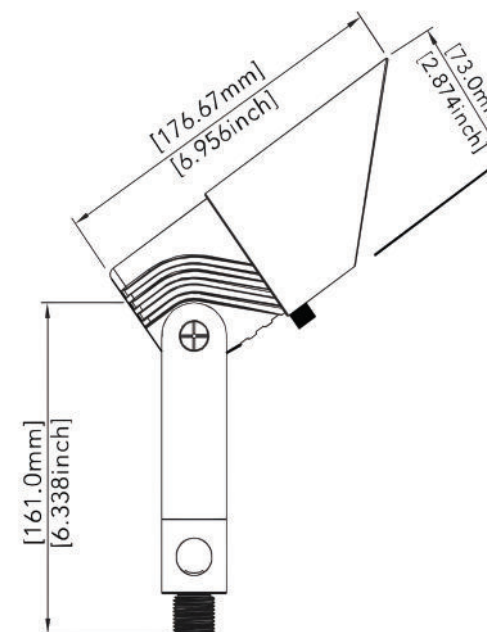

DIAGRAM

NOTE: Comes with a mounting stake to ensure a hassle-free installation.

ACCESSORIES

- 3 inches long
- 1 Male and 1 Female end
- ½ inch NPSM thread
- Cast brass
- Black Finish

- 7 inches long
- 1 Male and 1 Female end
- ½ inch NPSM thread
- Cast brass
- Black Finish

ACC-12G-2C-BUR-XX
Landscape burial wire, 12G, 2C - custom cuts

NOTE: A transformer is required. See page 108 to 111.