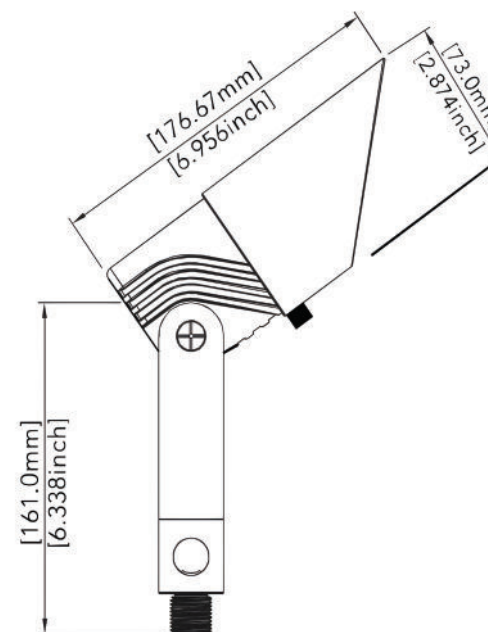

APPLICATIONS

- Accent lighting
- Path illumination
- Garden highlights
- Security lights
- Art spotlights
- Event lighting

SPECIFICATIONS

Product Code	UP-02-12V-BLK	
Electrical	Input Voltage	9-17V AC/DC
	Power Consumption	0-8W (Adjustable)
Specs	Colour Temperature	RGB
	CRI	85
	Lumen Output	500LM Max.
	Efficacy (LM/W)	70
	Dimmable	No, but wattage adjustable
	IP Rating	IP65
	Beam Angle	24/36/60° (Replacable)
LED	Life Span	50,000 Hours
Design	Dimensions (Inches)	6.4 x 6.7 x 2.9"
	Dimensions (Millimeters)	161 x 177 x 73mm
	Finish	Black powder coating
	Material	Die-cast aluminum
	Operating Temperature	-20 to 40°C
	Approved Location	Outdoor
	Mounting	Via Stake
Warranty	15 years	
Approvals	cETLus	

DIAGRAM

NOTE: Comes with a mounting stake to ensure a hassle-free installation.

ACCESSORIES

ACC-3R-BLK
3 Inch Riser Black

ACC-7R-BLK
7 Inch Riser Black

- 3 inches long
- 1 Male and 1 Female end
- ½ inch NPSM thread
- Cast brass
- Black Finish
- 7 inches long
- 1 Male and 1 Female end
- ½ inch NPSM thread
- Cast brass
- Black Finish