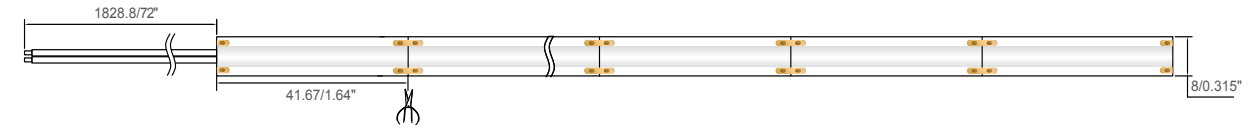

FEATURES

- Adjustable between 2700K and 6500K for flexible lighting scenarios.
- High-density configuration with 384 LEDs per meter ensures even, smooth lighting.
- IP40 rating suitable for indoor use, offering protection against dust.
- Backed by a 5-year warranty.

APPLICATIONS

- Displays
- Retail and Shelves
- Under Cabinet; Displays; Accent
- Back Lighting / Dark Surfaces

SPECIFICATIONS

Product Code		SL-ID-CCT-HP-XX-A8	SL-ID-CCT-LP-XX-A8
		[XX: Length in feet; A: 2219 LED; 8: 8mm PCB]	[XX: Length in feet; A: 2219 LED; 8: 8mm PCB]
		Available in 20 or 100 feet; For 20 feet: SL-ID-CCT-HP-20-A8; For 100 feet: SL-ID-CCT-HP-100-A8	Available in 20 or 100 feet; For 20 feet: SL-ID-CCT-LP-20-A8; For 100 feet: SL-ID-CCT-LP-100-A8
Electrical	Input Voltage	24V DC	
	Power Consumption	2.74W/ft (9W/m)	1.22W/ft (4W/m)
	Efficacy	110Lm/w	
Specs	Colour Temperature	2700K–6500K	
	Lumen Output	301Lm/ft (990Lm/m)	134Lm/ft (440Lm/m)
	Beam Angle	140°	
	Dimmable	Yes (PWM / 0-10V / 1-10V)	
LED	Chip Type	2219	
	CRI	90	
	# per metre	384	
	Binning	1BIN	
	SDCM	<3	
	Lifespan	50,000 Hours	
Design	Dimensions (Inches)	.31" W	
	Dimensions (Millimeters)	8mm W	
	Max Length	20Ft (6M)	
	Custom Cuttable	1.64" (41.67mm)	
	IP Rating	IP40	
	Approved Location	Indoor	
Warranty	5 Years		
Approvals	cULus		