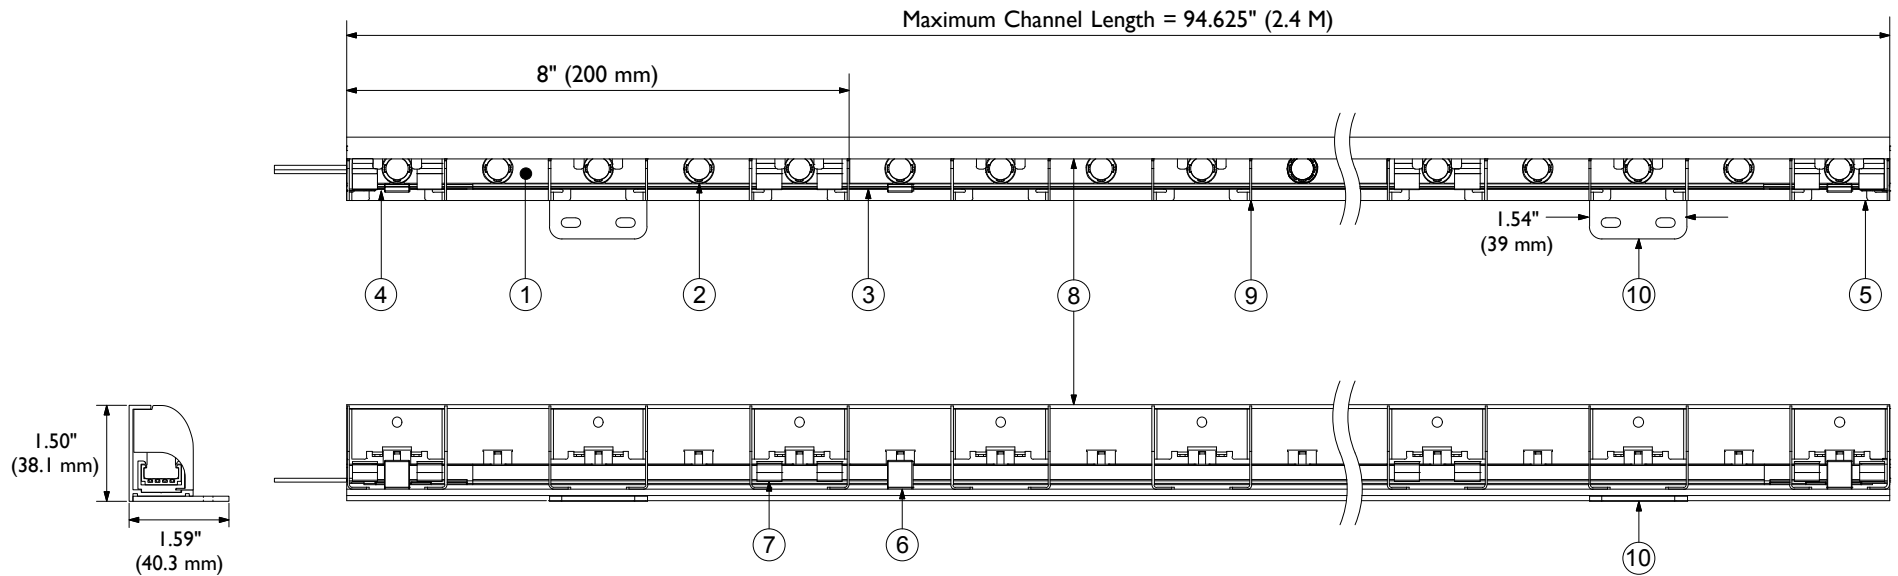

TLXWG-CHV-FB / Wall Grazer w/Channel, Louvers & Fixed Bracket

Catalog #	Light Bar	Max. Length
TLXWG-CHV-(2400, 2700, 3000)-FB	8 In. (200 mm)	94.625 In. / 2.4 M (12 Light Bars)

FB = Fixed Bracket

TokiLux Wall Grazer Specifications			
Input Voltage: 24 VDC			
Current: 167mA Per Light Bar			
Power: 4.0 W Per Light Bar			
LED Code	Color	Output	
2400	2400K	47.5 Lm Per Watt	285 Lm Per Ft.
2700	2700K	47.5 Lm Per Watt	285 Lm Per Ft.
3000	3000K	50.0 Lm Per Watt	300 Lm Per Ft.
Beam Spread: 18° X 48°			

TOKISTAR LIGHTING INC.

1015 E. DISCOVERY LANE
ANAHEIM, CA 92801
TEL: 714 772 7005 FAX: 714 772 7014
email: info@tokistar.com Website: tokistar.com

TokiLux WG w/Channel, Louver & Fixed Bracket Submittal	No.	Part	Material
Catalog#: TLXWG-CHV-(2400, 2700, 3000)-FB	1	Light Bar	Rigid Polycarbonate
Date: July 1, 2020	2	LED	Solid-State LED
Drawn By: R. Cordova	3	Rail	Rigid Polycarbonate
Scale: 1:2	4	Feed End	Rigid Polycarbonate
Weight: 230g/0.51 lb per ft.	5	End Cap	Rigid Polycarbonate
	6	Mounting Clamp	Polycarbonate
	7	Retainer Clip	Stainless Steel
	8	Extrusion / Glare Guard	Aluminum
	9	Louver	Aluminum
	10	Fixed Bracket	Aluminum