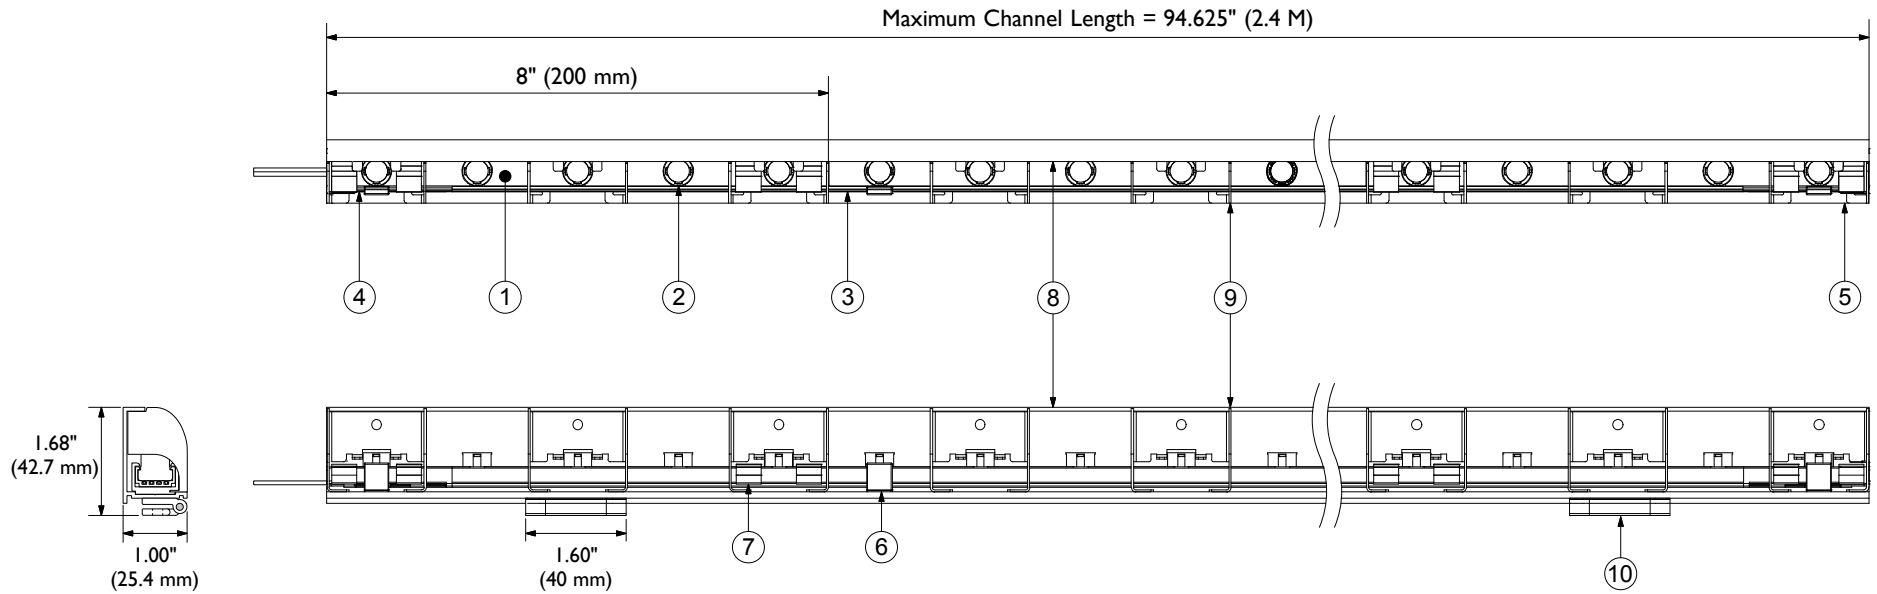

# TLXWG-CHV-AB / Wall Grazer w/Channel, Louvers & Adjustable Bracket

Catalog #	Light Bar	Max. Length
TLXWG-CHV-(2400, 2700, 3000)-AB	8 In. (200 mm)	94.625"/2.4 M (12 Light Bars)

AB = Adjustable Bracket

TokiLux Wall Grazer Specifications			
Input Voltage: 24 VDC			
Current: 167mA Per Light Bar			
Power: 4.0W Per Light Bar			
LED Code	Color	Output	
2400	2400K	47.5 Lm Per Watt	285 Lm Per Ft.
2700	2700K	47.5 Lm Per Watt	285 Lm Per Ft.
3000	3000K	50.0 Lm Per Watt	300 Lm Per Ft.
Beam Spread: 18° X 48°			

## TOKISTAR LIGHTING INC.

1015 E. DISCOVERY LANE  
ANAHEIM, CA 92801  
TEL: 714 772 7005 FAX: 714 772 7014  
email: info@tokistar.com Website: tokistar.com

TokiLux WG w/Channel, Louver & Adjustable Bracket Submittal	No.	Part	Material
Catalog#: TLXWG-CHV-(2400, 2700, 3000)-AB	1	Light Bar	Rigid Polycarbonate
Date: July 1, 2020	2	LED	Solid-State LED
Drawn By: R. Cordova	3	Rail	Rigid Polycarbonate
Scale: 1:3	4	Feed End	Rigid Polycarbonate
Weight: 230g/0.51 lb per ft.	5	End Cap	Rigid Polycarbonate
	6	Mounting Clamp	Polycarbonate
	7	Retainer Clip	Stainless Steel
	8	Extrusion / Glare Guard	Aluminum
	9	Louver	Aluminum
	10	Adjustable Bracket	POM