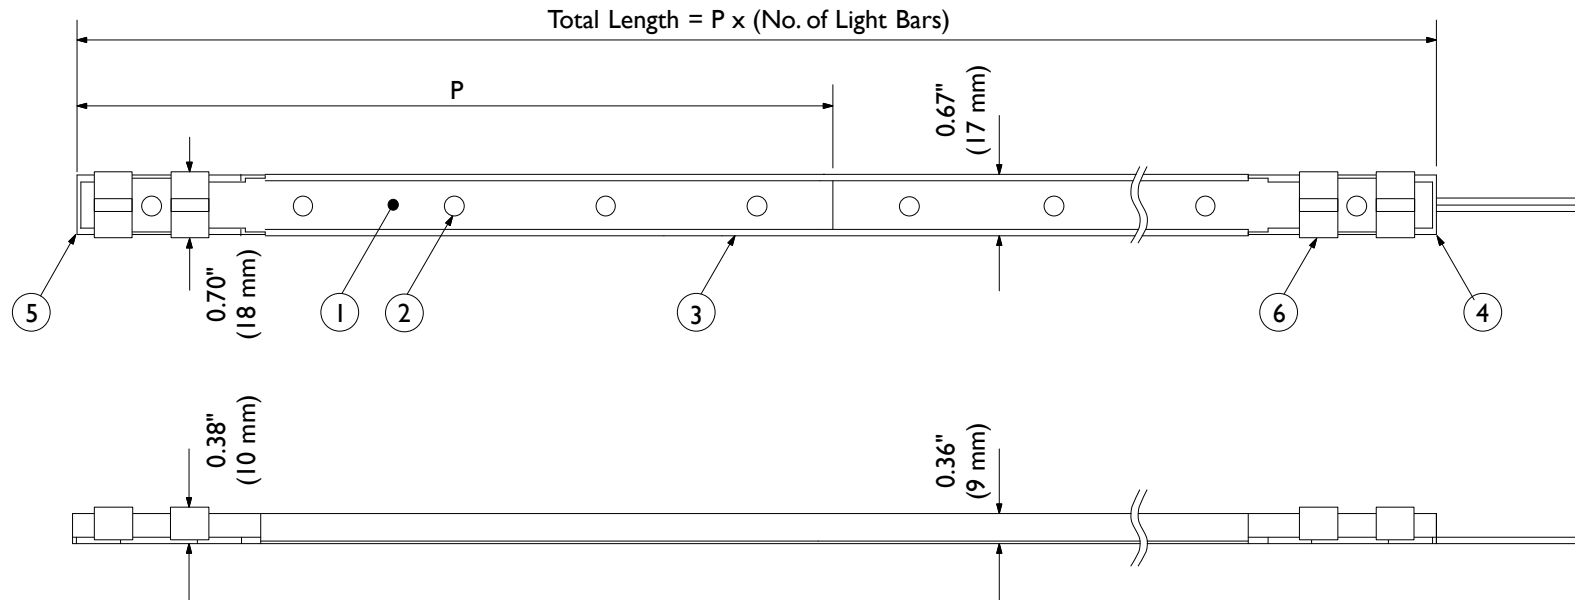

TokiLux Basic Series

Catalog #	P (Light Bar)	Max. Length
TLX-2000-XX	8 In. (200 mm)	94.625 In. / 2.4 M (12 Light Bars)
TLX-2400-XX	8 In. (200 mm)	94.625 In. / 2.4 M (12 Light Bars)
TLX-2700-XX	8 In. (200 mm)	94.625 In. / 2.4 M (12 Light Bars)
TLX-3000-XX	8 In. (200 mm)	94.625 In. / 2.4 M (12 Light Bars)
TLX-4500-XX	8 In. (200 mm)	94.625 In. / 2.4 M (12 Light Bars)

XX = No. Of Light Bars

TokiLux Specifications			
Input Voltage: 24VDC			
Current: 167mA Per Light Bar			
Power: 4.0 W Per Light Bar			
LED Code	Color	Output	
2000	2000K	50.0 Lm Per Watt	300 Lm Per Ft.
2400	2400K	62.5 Lm Per Watt	375 Lm Per Ft.
2700	2700K	70.0 Lm Per Watt	420 Lm Per Ft.
3000	3000K	72.5 Lm Per Watt	435 Lm Per Ft.
4500	4500K	82.5 Lm Per Watt	495 Lm Per Ft.

TOKISTAR LIGHTING INC.

1015 E. DISCOVERY LANE
ANAHEIM, CA 92801
TEL: 714 772 7005 FAX: 714 772 7014
email: info@tokistar.com Website: tokistar.com

TokiLux Basic Submittal	No.	Part	Material
Catalog#: TLX-(LED Code)-XX	1	Light Bar	Rigid Polycarbonate
Date: July 1, 2020	2	LED	Solid-State LED
Drawn By: R. Cordova	3	Rail	Rigid Polycarbonate
Scale: 1:2	4	Feed End	Rigid Polycarbonate
Weight: 55g/0.13 lb per ft.	5	End Cap	Rigid Polycarbonate
	6	Retainer Clip	Stainless Steel