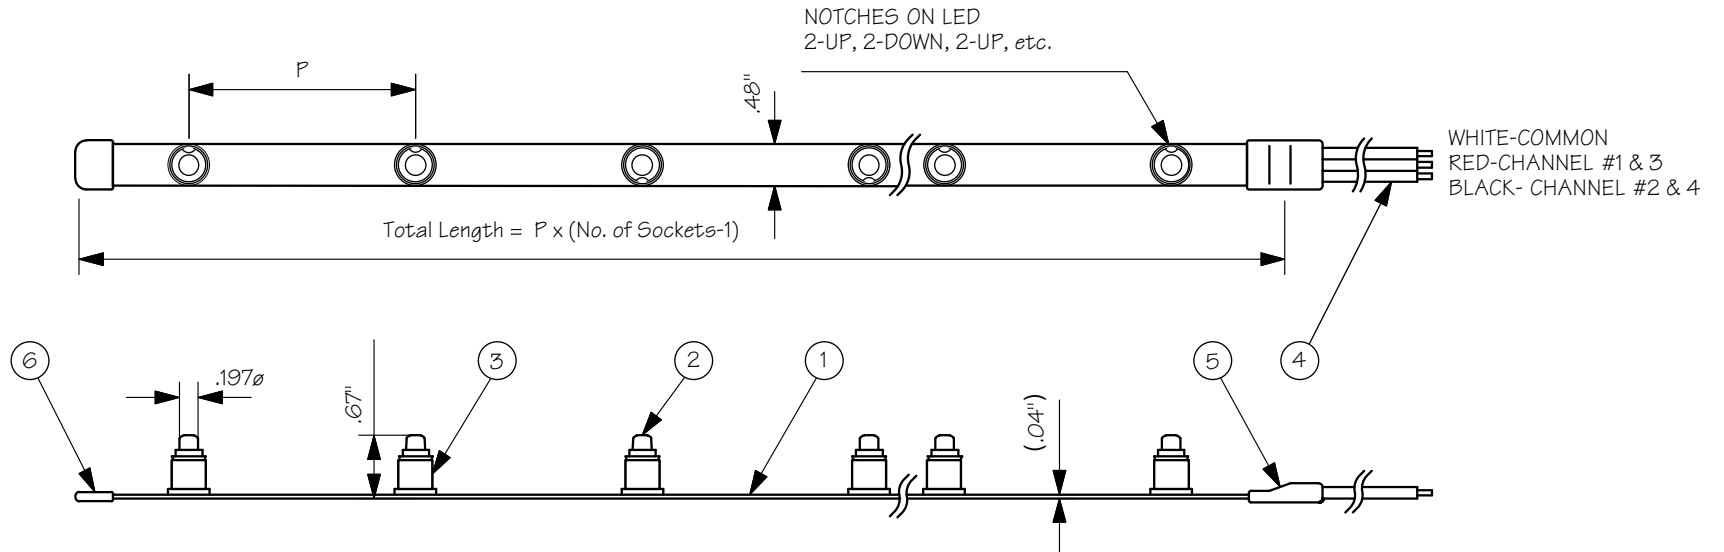

# TLW-0.15 Watt TOKILEDS®

CATALOG#	P (INCH)	MAX. LENGTH
TLW-30-__	1.2 ± .08	24 FT.
TLW-50-__	2 ± .08	43 FT.
TLW-80-__	3 ± .12	70 FT.
TLW-100-__	4 ± .16	84 FT.
TLW-150-__	6 ± .20	103 FT.

0.15 WATT TOKILED® 12VDC/12.5mA			
PART#	LED CODE	COLOR	LUMEN
TLED-LW	LW	2000K WHITE	3.0Lm
TLED-WW	WW	2400K WHITE	2.7Lm
TLED-IW	IW	3000K WHITE	3.3Lm
TLED-WH	WH	6500K WHITE	4.2Lm
TLED-AM	AM	AMBER	0.6Lm
TLED-BL	BL	BLUE	0.8Lm
TLED-GR	GR	GREEN	3.3Lm
TLED-MG	MG	MAGENTA	1.0Lm
TLED-PL	PL	PURPLE	0.6Lm
TLED-RD	RD	RED	0.4Lm

## TOKISTAR LIGHTING INC.

1015 E. DISCOVERY LANE  
ANAHEIM, CA 92801  
TEL: 714 772 7005 FAX: 714 772 7014  
email: info@tokistar.com Website: tokistar.com

TAPELIGHT SERIES SUBMITTAL	NO.	PART	MATERIAL
CATALOG#: TLW-__-__	1	WIRE	PVC INSULATION WITH PLATED COPPER CONDUCTOR
DATE: MAY 1, 2018	2	LED	SOLID STATE LED
DRAWN BY: R. CORDOVA	3	LAMP SOCKET	POLYCARBONATE WITH PLATED COPPER CONTACTS
SCALE: 1:2	4	LEAD WIRE	PVC INSULATION WITH PLATED #18 AWG X 3
WEIGHT: 25 g/ft.	5	CORD PROTECTOR	PVC
	6	END CAP	PVC