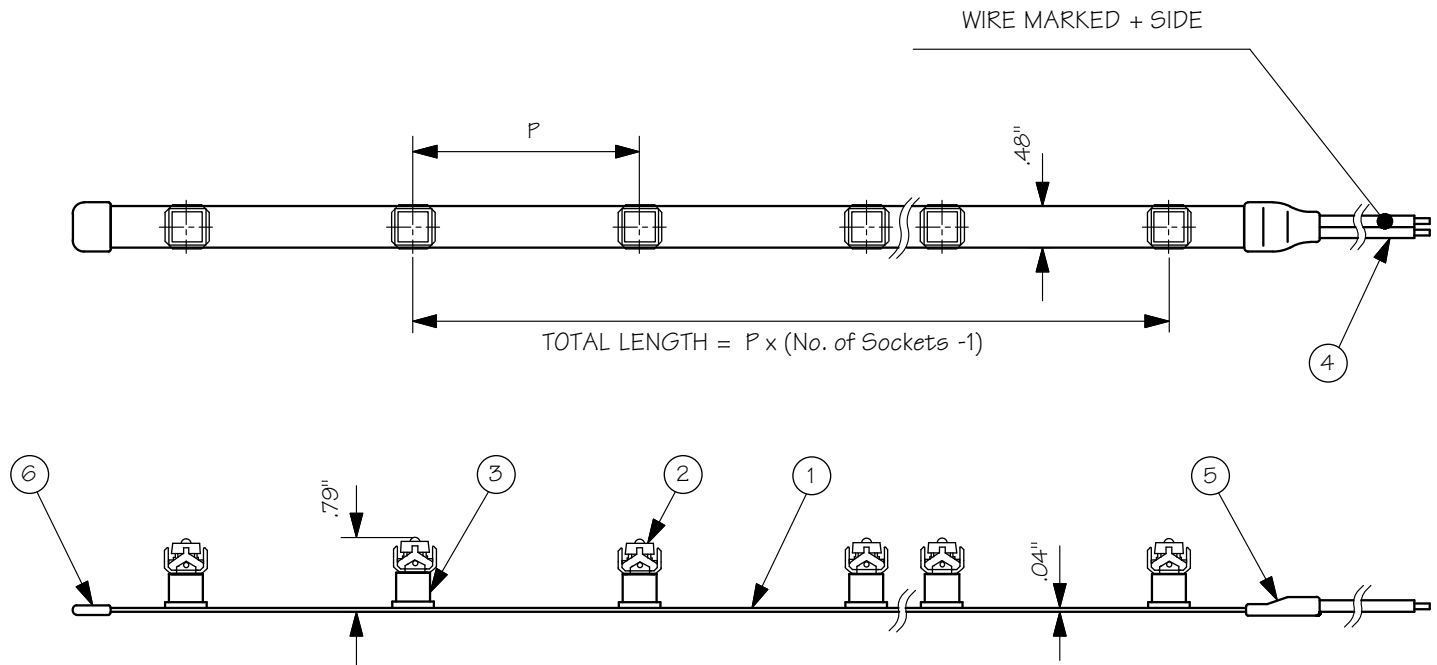

# TLP- 0.24 Watt P4 LEDs

CATALOG#	P (INCH)	MAX. LENGTH
TLP-30-(LED CODE)	1.2 ± .08	16 FT.
TLP-50-(LED CODE)	2 ± .08	27 FT.
TLP-80-(LED CODE)	3 ± .12	35 FT.
TLP-100-(LED CODE)	4 ± .16	39 FT.
TLP-150-(LED CODE)	6 ± .20	48 FT.

## TOKISTAR LIGHTING INC.

1015 E. DISCOVERY LANE  
ANAHEIM, CA 92801  
TEL: 714 772 7005 FAX: 714 772 7014  
email: info@tokistar.com Website: tokistar.com

TAPELIGHT SERIES SUBMITTAL	NO.	PART	MATERIAL
CATALOG#: TLP_-(LED CODE)	1	CABLE	PVC INSULATION WITH PLATED COPPER CONDUCTOR
DATE: SEPTEMBER 1, 2016	2	LED	SOLID STATE LED
DRAWN BY: R. CORDOVA	3	LAMP SOCKET	POLYCARBONATE WITH PLATED COPPER CONTACTS
SCALE: 1:2	4	LEAD WIRE	PVC INSULATION WITH PLATED #18 AWG X 2
WEIGHT: 21g/ft.	5	CORD PROTECTOR	PVC
	6	END CAP	PVC