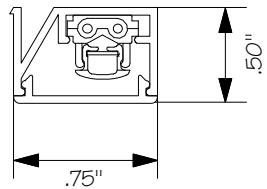

# RC Series-0.2 Watt LED

SCALE: 1:1

CATALOG#	P (INCH)	MAX. LENGTH
RC(D)-30-(LED CODE)	1.2 ± .08	20 FT.
RC(D)-50-(LED CODE)	2 ± .08	33 FT.
RC(D)-80-(LED CODE)	3 ± .12	50 FT.
RC(D)-100-(LED CODE)	4 ± .16	60 FT.
RC(D)-150-(LED CODE)	6 ± .20	70 FT.

DATE: NOVEMBER 5, 2010

DRAWN BY: R. CORDOVA

SCALE: 1:2

WEIGHT: 58g/ft