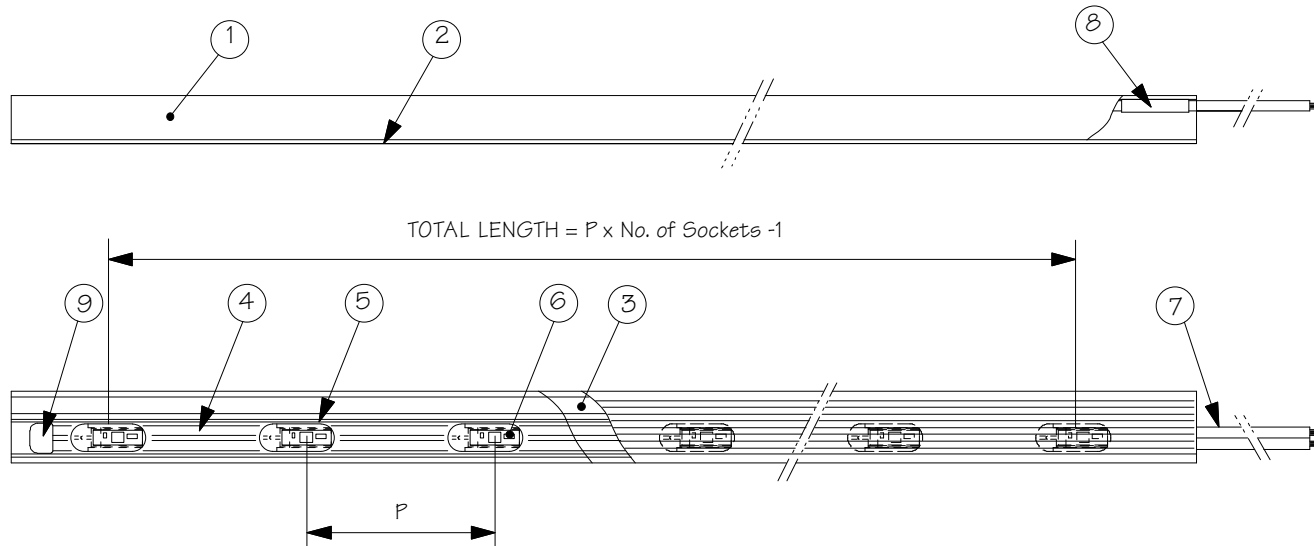

# RC Series-0.2 Watt LED

SCALE: 1:1

CATALOG#	P (INCH)	MAX. LENGTH
RC(D)-30-(LED CODE)	1.2 ± .08	20 FT.
RC(D)-50-(LED CODE)	2 ± .08	33 FT.
RC(D)-80-(LED CODE)	3 ± .12	50 FT.
RC(D)-100-(LED CODE)	4 ± .16	60 FT.
RC(D)-150-(LED CODE)	6 ± .20	70 FT.

NO.	PART	MATERIAL
1	BASE	POLYCARBONATE
2	COVER	POLYCARBONATE
3	DIFFUSER (OPTIONAL)	POLYESTER
4	CABLE	PVC INSULATION WITH PLATED #18 AWG x 2
5	SOCKET	POLYCARBONATE
6	LED	SOLID STATE LED
7	LEAD WIRE	PVC INSULATION WITH PLATED #18 AWG x 2
8	CORD PROTECTOR	PVC
9	END CAP	PVC

DATE: NOVEMBER 5, 2010

DRAWN BY: R. CORDOVA

SCALE: 1:2

WEIGHT: 58g/ft