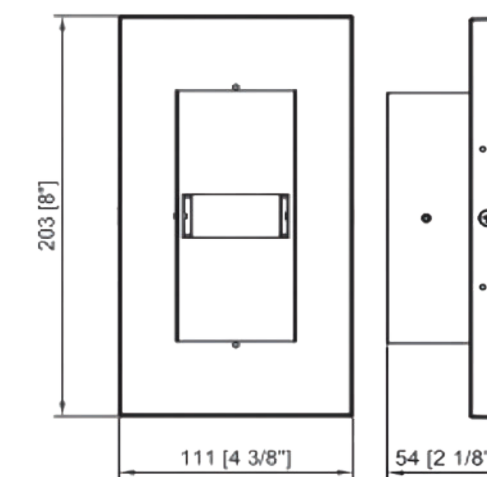

Outdoor Wall Sconce

A contemporary style wall sconce suitable for interior and exterior use. Available in three finishes and three interchangeable covers to suit a variety of applications,

FEATURES

- Housing: Rugged aluminum construction
- 120V - 277V AC input voltage
- Lumen output 1300LM
- CRI 80+
- LED life: 50,000 hours
- Powder coated finish
- 120° beam angle
- ADA compliant
- Finishes: Brown, Black and Silver
- Three interchangeable covers: Wave, Wing and Scoop
- cULus listed for wet locations

APPLICATIONS

- Exterior residential & commercial
- Entrance ways
- Hallway lighting
- Patio & deck Lights
- Hotel hallways & restaurants
- Stairways & lobbies

3 COVER OPTIONS (Sold separately)

PRODUCT CODES

DIAGRAM

SPECIFICATIONS		
Product Code	TLWMV15XWMZZ	
Electrical	Input Voltage	120V - 277V AC
	Power Consumption	15W
Specs	Colour Temperature	3000/4000K
	CRI	80+
	Lumen Output	1300LM
	Efficacy (LM/W)	60
	Dimmable	No
	Beam Angle	120°
LED	Type	LUMILED 3030
	Life Span	>50,000 Hours
Design	Dimensions (Inches)	8 x 4 3/8 x 2 1/8"
	Dimensions (Millimeters)	203 x 111 x 54mm
	Finish	Powder coated finish
	Material	Aluminum
	Operating Temperature	-20 to +40°C
	Approved Location	Outdoor
	Mounting	Wall
Warranty	5 years	
Approvals	cULus listed for wet locations	

TLWMV15XWMZZ

- **LED Outdoor Sconce**
- **COLOUR OF LED**
  3 - 3000K
  4 - 4000K
- **FINISH**
  BR - Brown
  BK - Black
  SV - Silver

DIAGRAMS (COVERS)