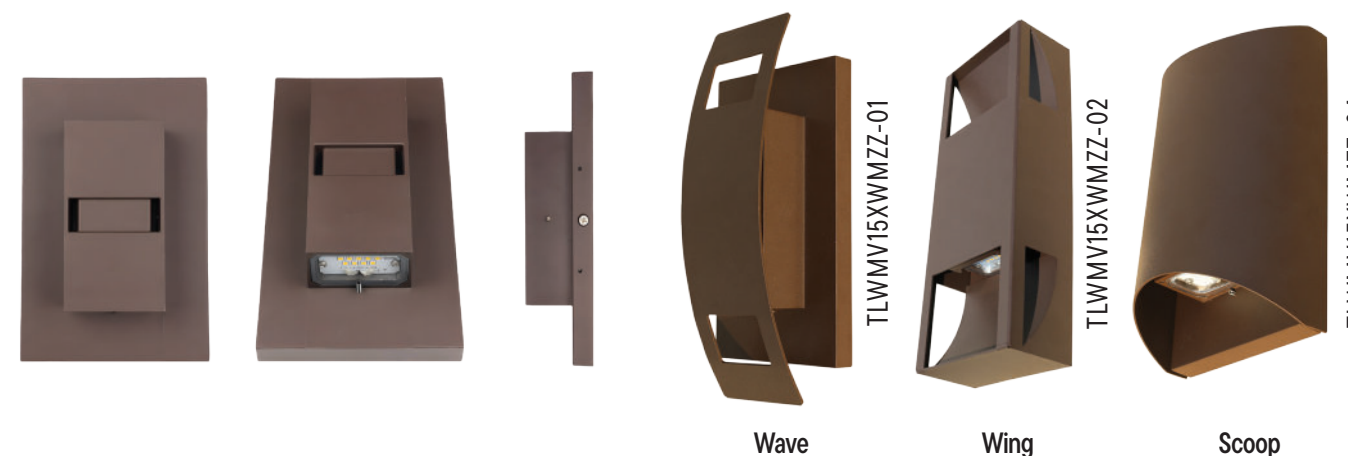

Outdoor Wall Sconce

A contemporary style wall sconce suitable for interior and exterior use. Available in three finishes and three interchangeable covers to suit a variety of applications,

FEATURES

- Housing: Rugged aluminum construction
- 120V - 277V AC input voltage
- Lumen output 1300LM
- CRI 80+
- LED life: 50,000 hours
- Powder coated finish
- 120° beam angle
- ADA compliant
- Finishes: Brown, Black and Silver
- Three interchangeable covers: Wave, Wing and Scoop
- cULus listed for wet locations

APPLICATIONS

- Exterior residential & commercial
- Entrance ways
- Hallway lighting
- Patio & deck Lights
- Hotel hallways & restaurants
- Stairways & lobbies

3 COVER OPTIONS (Sold separately)

PRODUCT CODES

DIAGRAM

SPECIFICATIONS		
Product Code	TLWMV15XWMZZ	
Electrical	Input Voltage	120V - 277V AC
	Power Consumption	15W
Specs	Colour Temperature	3000/4000K
	CRI	80+
	Lumen Output	1300LM
	Efficacy (LM/W)	60
	Dimmable	No
	Beam Angle	120°
LED	Type	LUMILED 3030
	Life Span	>50,000 Hours
Design	Dimensions (Inches)	8 x 4 3/8 x 2 1/8"
	Dimensions (Millimeters)	203 x 111 x 54mm
	Finish	Powder coated finish
	Material	Aluminum
	Operating Temperature	-20 to +40°C
	Approved Location	Outdoor
	Mounting	Wall
Warranty	5 years	
Approvals	cULus listed for wet locations	

TLWMV15XWMZZ

- LED Outdoor Sconce**
- COLOUR OF LED**
3 - 3000K
4 - 4000K
- FINISH**
BR - Brown
BK - Black
SV - Silver

DIAGRAMS (COVERS)