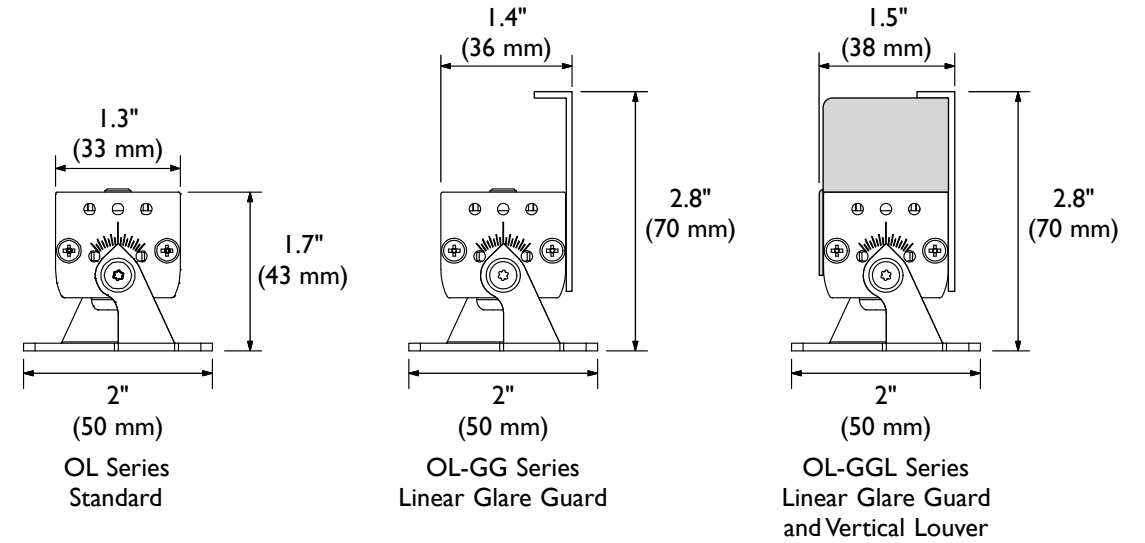

O'Links Series - 3 LED Fixture Submittal

Catalog#	Watts Per Fixture	Max. Length
OL-(2700, 3000, 4000)-15D-3	6.3 (2.1W Per LED)	6 Fixtures (37.8W)
OL-GG-(2700, 3000, 4000)-15D-3	6.3 (2.1W Per LED)	6 Fixtures (37.8W)
OL-GGL-(2700, 3000, 4000)-15D-3	6.3 (2.1W Per LED)	6 Fixtures (37.8W)

O'Links Series Specifications	
Current: 700mA	
Power: 2.1 W Per LED	
IP Rating: 66	
CRI Value: 85	
Color	Output
2700K	150 Lm Per LED
3000K	160 Lm Per LED
4000K	180 Lm Per LED

TOKISTAR LIGHTING INC.

1015 E. DISCOVERY LANE
 ANAHEIM, CA 92801
 TEL: 714 772 7005 FAX: 714 772 7014
 email: info@tokistar.com Website: tokistar.com

O'Links Series Submittal	No.	Part	Material
Catalog#: OL-(GG, GGL)-(2700, 3000, 4000)-15D-3	1	Extrusion	Anodized Aluminum
Date: December 1, 2018	2	LED	Solid State LED
Drawn By: R. Cordova	3	Cover	Anodized Aluminum
Scale: 1:2	4	Adjustable Mounting Bracket	Stainless Steel
Weight: 230g per fixture	5	Power Cable	PVC Insulation (#18 AWG x 2)
	6	Connectors	Nylon (weather-resistant) IP67 rating