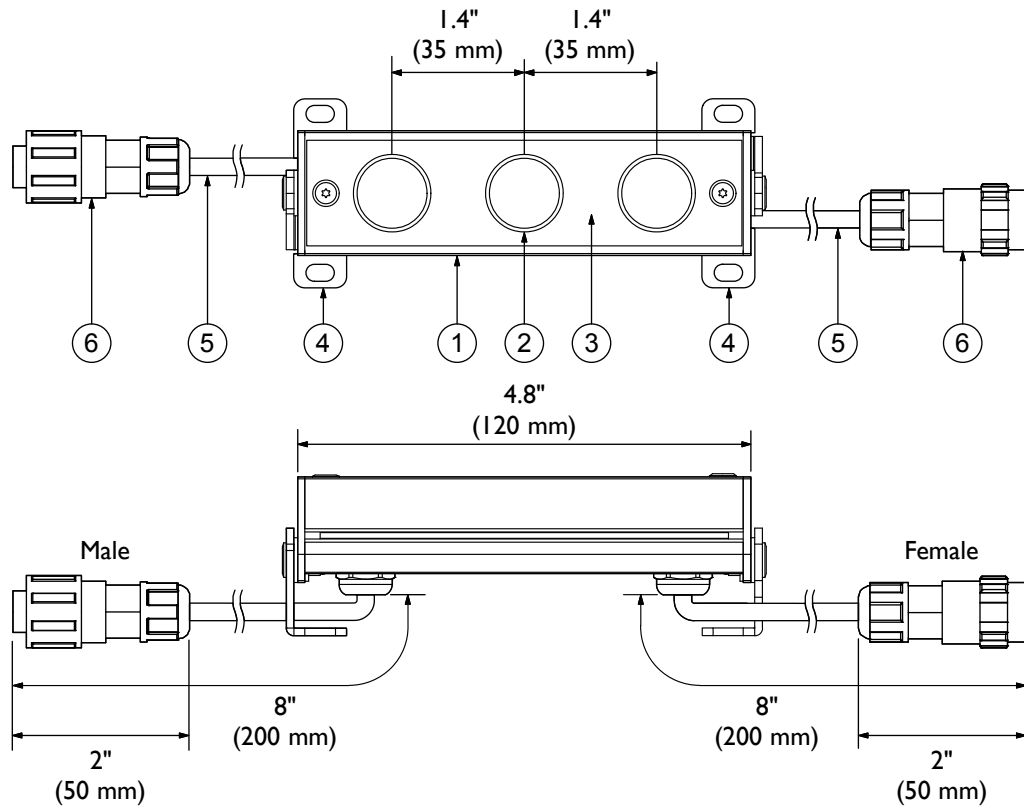

O'Links Series - 3 LED Fixture Submittal

Catalog#	Watts Per Fixture	Max. Length
OL-(2700, 3000, 4000)-15D-3	6.3 (2.1W Per LED)	6 Fixtures (37.8W)
OL-GG-(2700, 3000, 4000)-15D-3	6.3 (2.1W Per LED)	6 Fixtures (37.8W)
OL-GGL-(2700, 3000, 4000)-15D-3	6.3 (2.1W Per LED)	6 Fixtures (37.8W)

O'Links Series Specifications	
Current: 700mA	
Power: 2.1 W Per LED	
IP Rating: 66	
CRI Value: 85	
Color	Output
2700K	150 Lm Per LED
3000K	160 Lm Per LED
4000K	180 Lm Per LED

TOKISTAR LIGHTING INC.

1015 E. DISCOVERY LANE
 ANAHEIM, CA 92801
 TEL: 714 772 7005 FAX: 714 772 7014
 email: info@tokistar.com Website: tokistar.com

O'Links Series Submittal	No.	Part	Material
Catalog#: OL-(GG, GGL)-(2700, 3000, 4000)-15D-3	1	Extrusion	Anodized Aluminum
Date: December 1, 2018	2	LED	Solid State LED
Drawn By: R. Cordova	3	Cover	Anodized Aluminum
Scale: 1:2	4	Adjustable Mounting Bracket	Stainless Steel
Weight: 230g per fixture	5	Power Cable	PVC Insulation (#18 AWG x 2)
	6	Connectors	Nylon (weather-resistant) IP67 rating