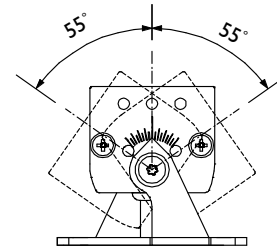

O'Links Series - 3 LED Fixture Submittal

Catalog#	Watts Per Fixture	Max. Length
OL-(2700, 3000, 4000)-15D-3	6.3 (2.1W Per LED)	6 Fixtures (37.8W)
OL-GG-(2700, 3000, 4000)-15D-3	6.3 (2.1W Per LED)	6 Fixtures (37.8W)
OL-GGL-(2700, 3000, 4000)-15D-3	6.3 (2.1W Per LED)	6 Fixtures (37.8W)

O'Links Series Submittal	No.	Part	Material
Catalog#: OL-(GG, GGL)-(2700, 3000, 4000)-15D-3	1	Extrusion	Anodized Aluminum
Date: December 1, 2018	2	LED	Solid State LED
Drawn By: R. Cordova	3	Cover	Anodized Aluminum
Scale: 1:2	4	Adjustable Mounting Bracket	Stainless Steel
Weight: 230g per fixture	5	Power Cable	PVC Insulation (#18 AWG x 2)
	6	Connectors	Nylon (weather-resistant) IP67 rating