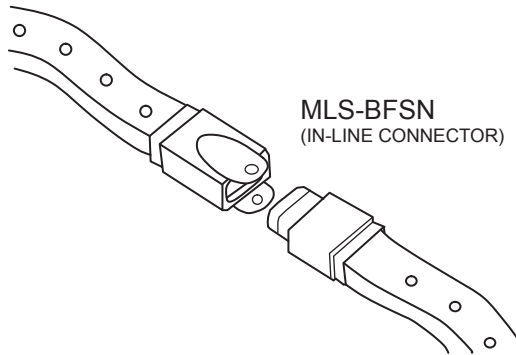

MLS-SFHN  
(END CAP)

MLS-BFMS-XX  
(POWER CONNECTOR)

MLS-BFSN  
(IN-LINE CONNECTOR)

### Specifications

Dimensions	1/4" X 1/2" (6mm X 12mm).
PVC body colour	Clear
LED spacing	1" (25.4mm)
Colour Specifications	3000K (+/- 200K)
Voltage	24 volt
Cutting Lengths	6" (152.4mm)
Maximum Length	90' (27.4m)
Power Consumption	0.96 watts/ft
Average LED Life	40,000 hours rated life at L70
Lumens	55lm/ft
Type LED	3020
CRI	70
Beam Angle	120°
Min/Max Surface temperature for Mounting	-40°C – 40°C (-40°F – 104°F)

#### Revisions:

4		
3		
2		
1		

Project:

Part number: MLS-ESTRIP-HP-WW-1-24

Scale: NTS

Product: LED ESTRIP WARM WHITE, SPACING 1"

Type:

Date: