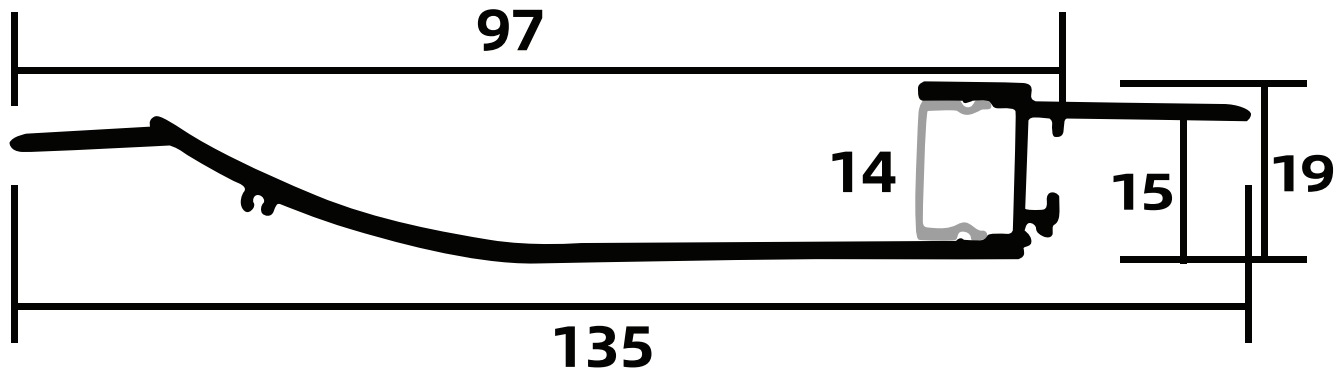

135mm x 19mm Mud in Extrusion, Aluminum, 2 Flange, White, 2.5M.

4		
3		
2		
1		

Project:

Part Number: MIX-03-14-2.5M

Scale:

Product: Drywall Extrusion

Type:

Date: