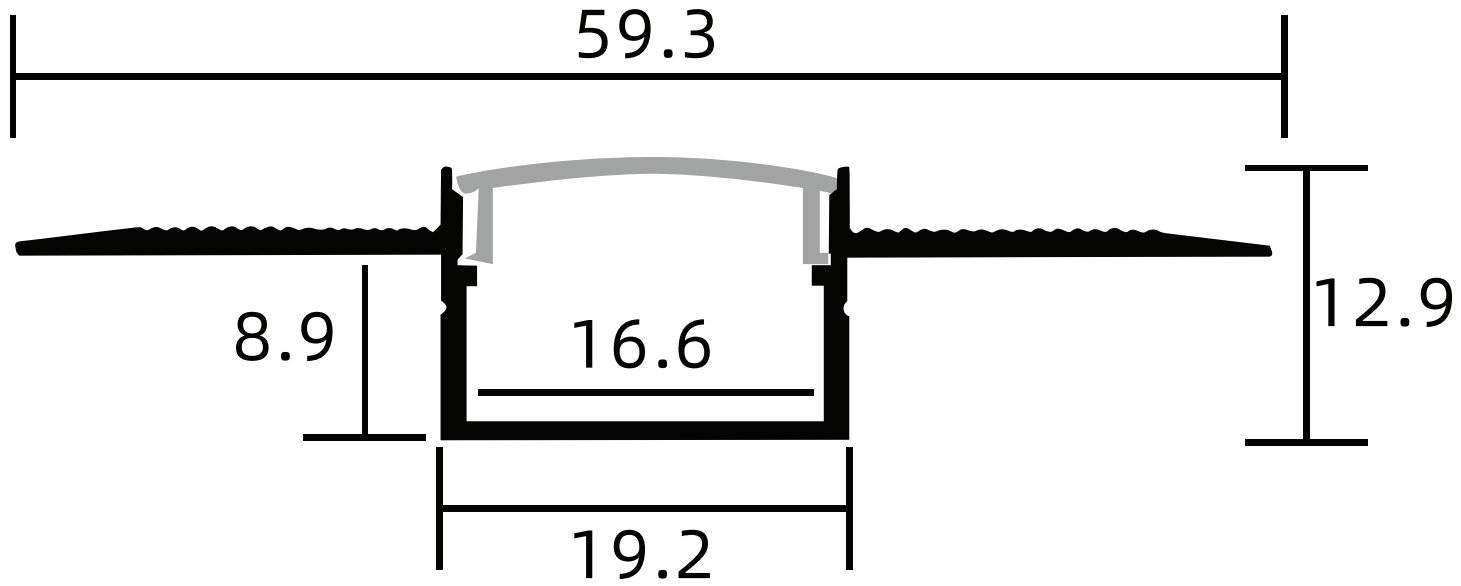

19mm x 13mm Mud in Extrusion, Aluminum, 2 Flange, Silver, 2.5M.

4		
3		
2		
1		

Project:

Part Number: MIX-02-16.6-2.5M

Scale:

Product: Drywall Extrusion

Type:

Date: