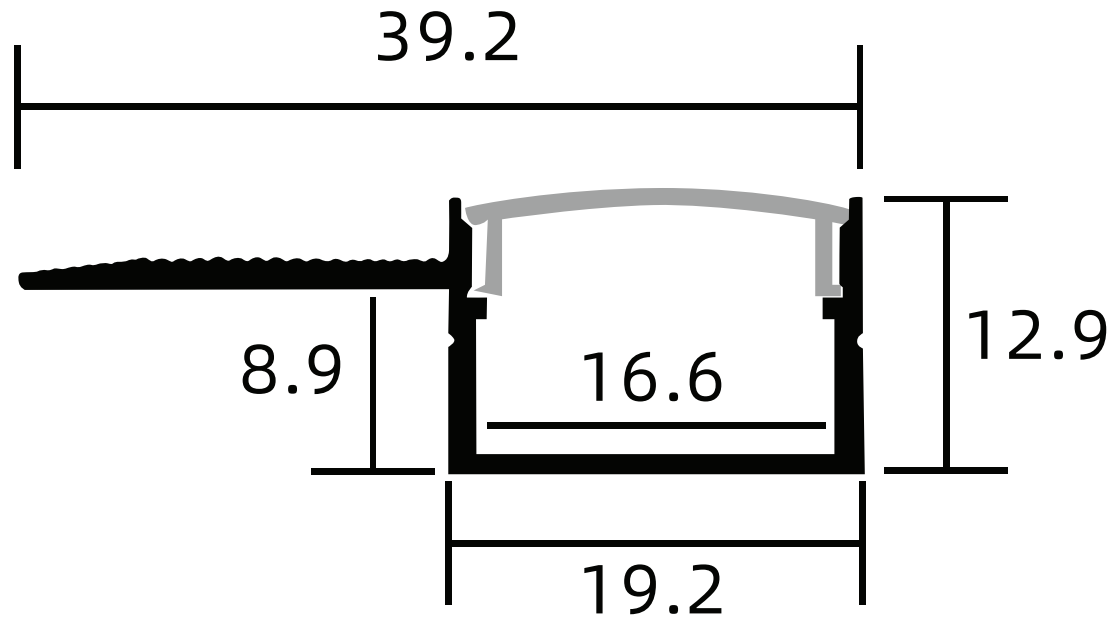

19mm x 13mm Mud in Extrusion, Aluminum, 1 Flange, Silver, 2.5M.

4		
3		
2		
1		

Project:

Part Number: MIX-01-16.6-2.5M

Scale:

Product: Drywall Extrusion

Type:

Date: