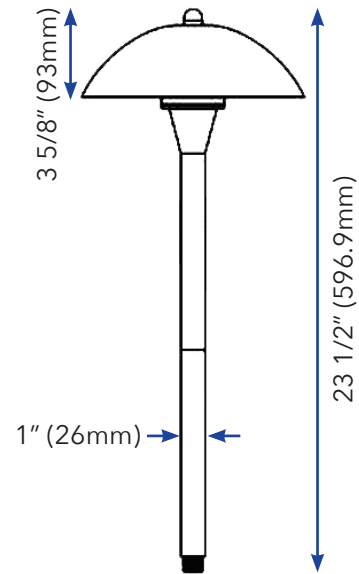

Elevate your outdoor aesthetics with our Pathway Light featuring a classic Round Tea-Hat style top, providing timeless elegance and exceptional lighting to your outdoor spaces. Wattage adjustable.

Easy replacement

Adjustable wattage

3W 2W 1W

Features:

- Adjustable wattage 1W to 3W with a dip switch
- Beam angle of 150°
- Engineered for outdoor lighting applications
- LED module easily serviceable/replaceable
- Aluminum construction
- Finish: Black
- Wet location listed
- Temperature rating: -40°C-+40°C
- 85 CRI
- 50,000 hour life
- 3 year limited warranty

Specifications

Colour Temperature	3000K
Input Voltage	9-17V AC/DC
Power Consumption (W)	1-3W
Lumens	80-240LM
Beam Angle	150°
Lens	Frosted PC
CRI	≥ 85
Life Span (hours)	50,000
Limited Warranty	3 years
Approvals	cETLus