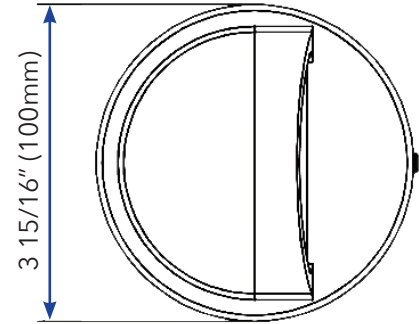

Easy replacement

Adjustable wattage

**Features:**

- 70° beam spread
- Adjustable wattage from 1W to 3W with a dip switch
- Engineered for outdoor lighting applications
- Aluminum construction
- Finish: Black
- Wet location listed
- Temperature rating: -40°C-+40°C
- 85 CRI
- 50,000 hour life
- 3 year limited warranty