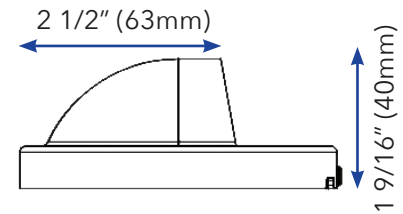

Easy replacement

Adjustable wattage

**Features:**

- 70° beam spread
- Adjustable wattage from 1W to 3W with a dip switch
- Engineered for outdoor lighting applications
- Aluminum construction
- Finish: Black
- Wet location listed
- Temperature rating: -40°C-+40°C
- 85 CRI
- 50,000 hour life
- 3 year limited warranty