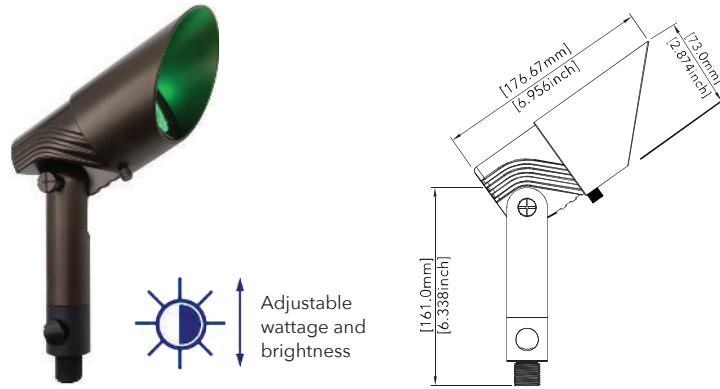

Illuminate your landscape with unparalleled sophistication using our Premium Wattage and Brightness Adjustable Up Light, designed for precision control and unmatched aesthetics, bringing out the best in your outdoor spaces.

Key Features

- Made of durable die-cast aluminum
- Bluetooth control
- RGBCW multi-color
- Lens angle 24/36/60 degree replaceable
- 15 year warranty

Specifications

Color Temperature	2700K-6000K
Input Voltage	9-17V AC/DC
Wattage	0-8W (Adjustable)
Lumens	500LM Max.
Beam Spread	24/36/60 Degree (Replacable)
Finish	Black Powder Coating
Control Mode	Bluetooth
Material	Die-cast Aluminum
Limited Warranty	15 years
Approvals	cETLus