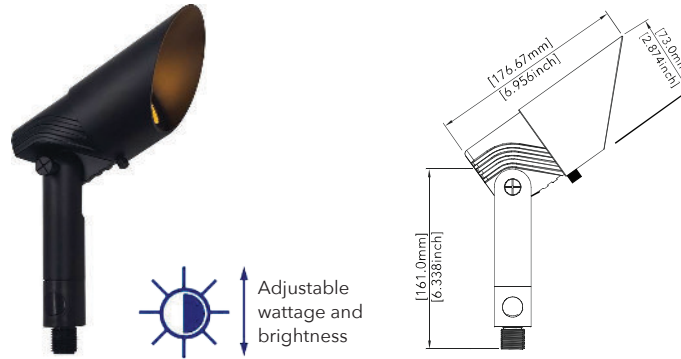

Elevate your landscaping with our versatile Wattage and Brightness Adjustable Up Light, offering precision control to highlight features, foliage, and ambiance, all in a sleek, robust design.

Key Features

- 24/36/60° beam spread
- Adjustable wattage 3-12W with a dip switch
- Engineered for outdoor lighting applications
- Die-cast aluminum construction
- Finish: Black
- Wet location listed
- 50,000 hour life
- 15 year limited warranty

Specifications

Color Temperature	2700/3000K
Input Voltage	9-17V AC/DC
Wattage	3-12W (Adjustable)
Lumens	900LM Max.
Beam Spread	24/36/60 Degree (Replacable)
Finish	Black Powder Coating
Life Span (hours)	50,000
Material	Die-cast Aluminum
Limited Warranty	15 years
Approvals	cETLus