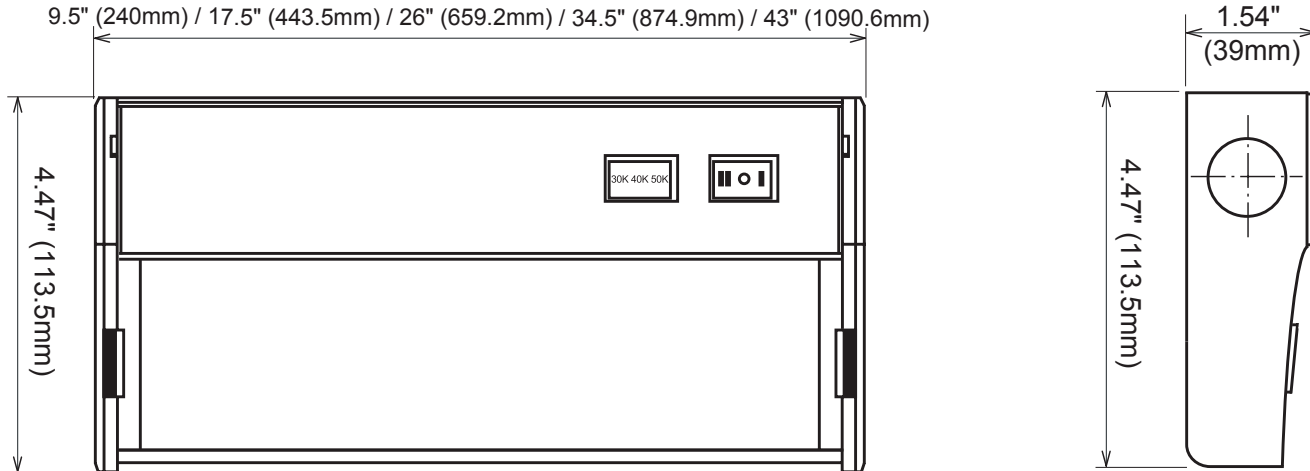

All the convenience of traditional task light, with the benefits of CCT adjustable LED technology.

**Features**

- 3 position switch for colour temperature adjustment (3000K/4000K/5000K)
- Dimmable with most ELV dimmers. Continuous dimming with a 5%–100% dimming range.
- Captive mounting screws
- Easy installation
- High Low switch
- 5 year limited warranty
- Available in white, black, bronze and aluminum finish

**Specifications**

<b>Voltage</b>	120V AC
<b>Power Consumption</b>	9.5"=5W, 17.5"=10W, 26"=15W, 34.5"=20W, 43"=25W
<b>LED Life</b>	50,000 hours
<b>Colour Temperature</b>	3000K/4000K/5000K
<b>Lumen Output</b>	9.5"=310LM 17.5"=650LM 26"=1000LM 34.5"=1300LM 43"=1500LM
<b>CRI</b>	90+
<b>Lens</b>	Frosted Glass
<b>Dimming</b>	Dimmable with most ELV dimmers. Continuous dimming with a 5%–100% dimming range.
<b>Finish Colour</b>	BK - Black BZ - Bronze AL - Aluminum WH - White
<b>Approval</b>	cETLus

**Ordering Code:**

Length                      Finish  
LTS-II-  -HW/   
1=9.5"                      BK=Black  
2=17.5"                    BZ=Bronze  
3=26"                      AL=Aluminum  
4=34.5"                    WH=White  
5=43"