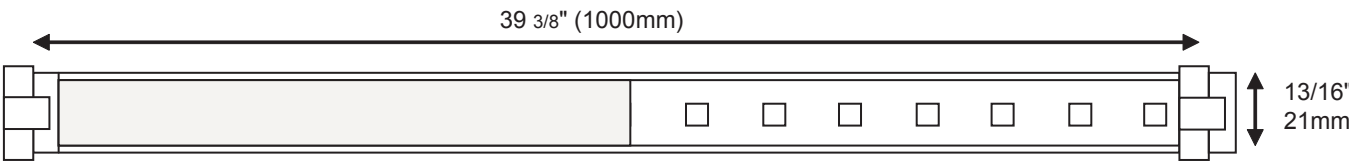

**Specifications**

LED Type 0.5W SMD PLCC-2 LEDs  
 Size (mm) 1000 x 16 x 10  
 Power Per Strip 12W  
 Colour RGB  
 Lens Clear  
 Viewing angle 120°  
 Lumen Output 840  
 Operating Voltage 24v  
 LED Qty. per strip 60  
 Approvals cULus

**Mounting Options**

Rotary Mounting Clip

Revisions:

4		
3		
2		
1		

Project:	Part number: LV-HS-RGB-24T2-3	Scale: NTS
Product: LED HARDHARDSTRIP RGB 1000mm 12W 120°	Type:	Date: