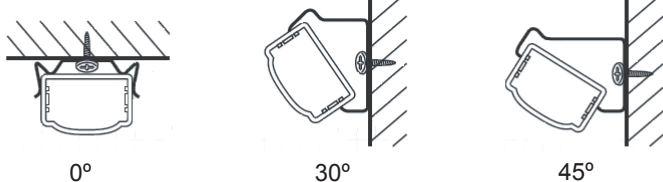

**Specifications**

LED Type 0.5W SMD PLCC-2 LEDs  
 Size (mm) 1000 x 16 x 10  
 Power Per Strip 12W  
 Colour RGB  
 Lens Clear  
 Viewing angle 120°  
 Lumen Output 840  
 Operating Voltage 24v  
 LED Qty. per strip 60  
 Approvals cULus

**Mounting Options**

Rotary Mounting Clip

Revisions:

4		
3		
2		
1		

Project:	Part number: LV-HS-RGB-24T2-3	Scale: NTS
Product: LED HARDHARDSTRIP RGB 1000mm 12W 120°	Type:	Date: