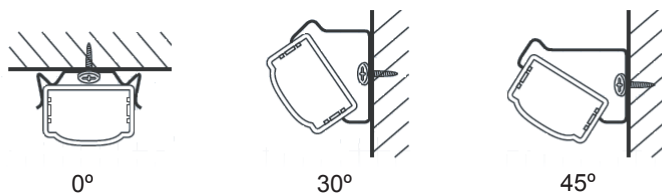

### Specifications

LED Type 0.5W SMD PLCC-2 LEDs  
 Size (mm) 500 x 16 x 10  
 Power Per Strip 6W  
 Colour RGB  
 Lens Clear  
 Viewing angle 120°  
 Dimmable Yes  
 Lumen Output 420  
 Operating Voltage 24v  
 LED Qty. per strip 30  
 Approvals cULus

### Mounting Options

Rotary Mounting Clip