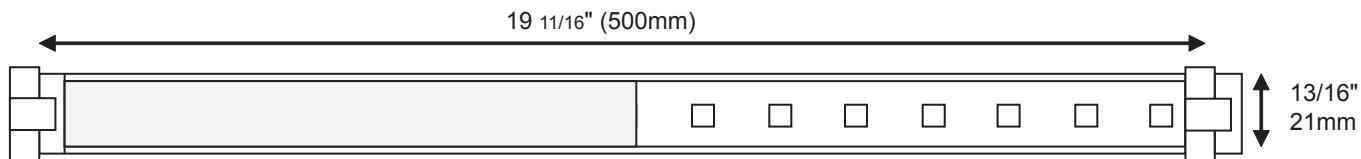

### Specifications

LED Type 0.5W SMD PLCC-2 LEDs  
 Size (mm) 500 x 16 x 10  
 Power Per Strip 6W  
 Colour RGB  
 Lens Clear  
 Viewing angle 120°  
 Dimmable Yes  
 Lumen Output 420  
 Operating Voltage 24v  
 LED Qty. per strip 30  
 Approvals cULus

### Mounting Options

Rotary Mounting Clip

### Revisions:

4		
3		
2		
1		

Project:

Part number: LV-HS-RGB-24T2-2

Scale: NTS

Product: LED HARDHARDSTRIP RGB 500mm 6W 120°

Type:

Date: