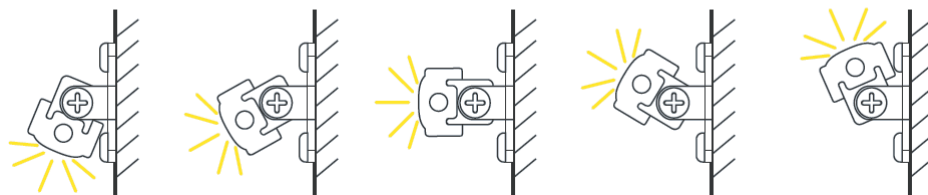

### Specifications

LED Type 0.5W SMD PLCC-2 LEDs  
 Size (mm) 500 x 16 x 10  
 Power Per Strip 6W  
 Colour RGB  
 Lens Clear  
 Viewing angle 120°  
 Dimmable Yes  
 Lumen Output 420  
 Operating Voltage 24v  
 LED Qty. per strip 30  
 Approvals cULus

### Mounting Options

Rotary Mounting Clip