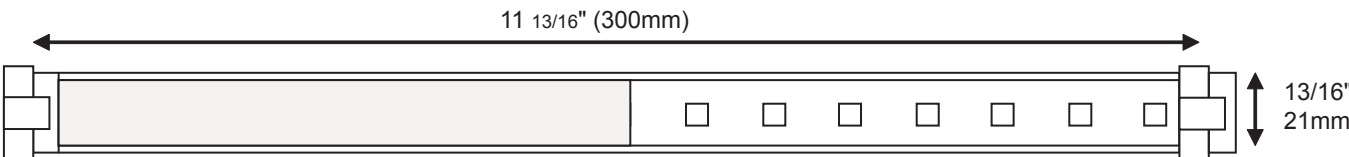

**Specifications**

LED Type 0.5W SMD PLCC-2 LEDs  
 Size (mm) 300 x 16 x 10  
 Power Per Strip 3.6W  
 Colour RGB  
 Lens Clear  
 Viewing angle 120°  
 Dimmable Yes  
 Lumen Output 280  
 Operating Voltage 24v  
 LED Qty. per strip 18  
 Approvals cULus

**Mounting Options**

Rotary Mounting Clip

Revisions:

4		
3		
2		
1		

Project:

Part number: LV-HS-RGB-24T2-1

Scale: NTS

Product: LED HARDHARDSTRIP RGB 300mm 3.6W 120°