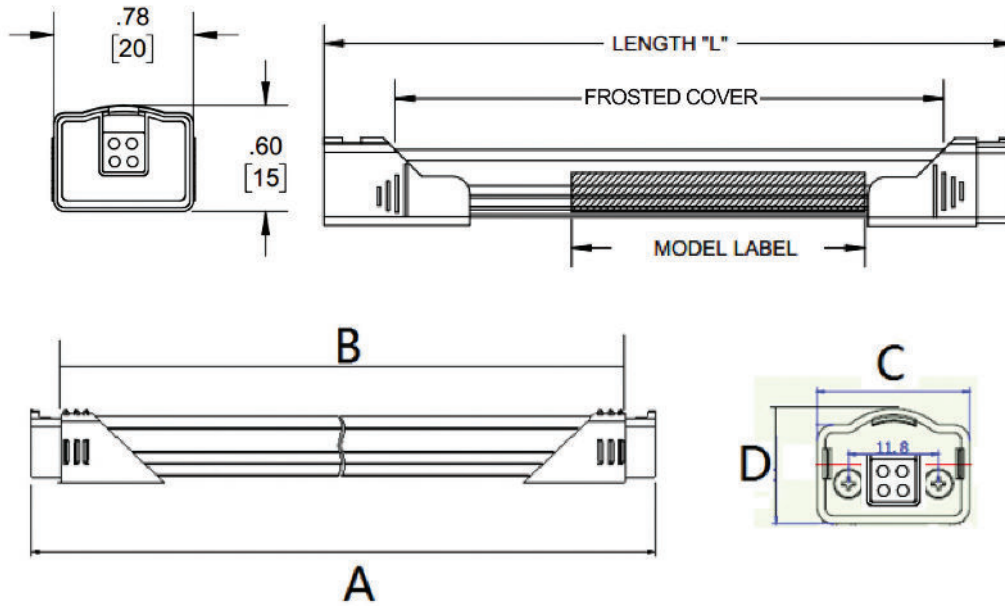

Gen 2 LED Hard Strip is a new and improved energy efficient linkable strip, that provides a smooth, even lighting, eliminating any hot spots.

Features

- 50,000 hours life
- Use high brightness 0.5W Epistar LEDs as lighting source
- Even light distribution with 120° viewing angle
- 24V DC
- 4 sizes – 11.8" (30cm), 19.7" (50cm), 39.4" (100cm), 47.3" (120cm)
- Convenient connector between two strips
- Diffused frosted lens to reduce glare
- Temperature rating: -35C - 50C
- 3 year limited warranty

NOTE: Each Hard Strip bar ships with 2pcs of 0° mounting clips and one end cap.

Specifications

Input Voltage (V DC)	24
Power per strip	11.8" (30cm) = 4W 19.7" (50cm) = 7W 39.4" (100cm) = 13W 47.3" (120cm) = 16W
LED Qty. per strip	11.8" (30cm) = 36 19.7" (50cm) = 60 39.4" (100cm) = 132 47.3" (120cm) = 156
Lumen (lm) NW = Neutral White WW = Warm White	11.8" (30cm) = 380 WW, 400 NW 19.7" (50cm) = 621 WW, 664 NW 39.4" (100cm) = 1036 WW, 1066 NW 47.3" (120cm) = 1100 WW, 1150 NW
Colour Temperature WW = Warm White NW = Neutral White	3000K +/- 200K 4200K +/- 200K
Viewing Angle	120°
Lens	Frosted

Ordering Code:

LV - HS - PD20 - 24V - -

Length: 30 - 30cm (11.8")
 50 - 50cm (19.7")
 100 - 100cm (39.4")
 120 - 120cm (47.3")

LED Colour: WW - Warm White
 NW - Neutral White

Project		Type	
Date		Contact	
Notes			

Model No	Input Voltage (VDC)	Lamp Power (Watt)	A (mm)	B (mm)	C (mm)	D (mm)	Max Continuous Length (meter)
LV-HS-PD20-24V-30	24V	4 W	300	286	20	15	6
LV-HS-PD20-24V-50	24V	7 W	500	486	20	15	6
LV-HS-PD20-24V-100	24V	13 W	1000	986	20	15	6
LV-HS-PD20-24V-120	24V	16 W	1200	1186	20	15	6