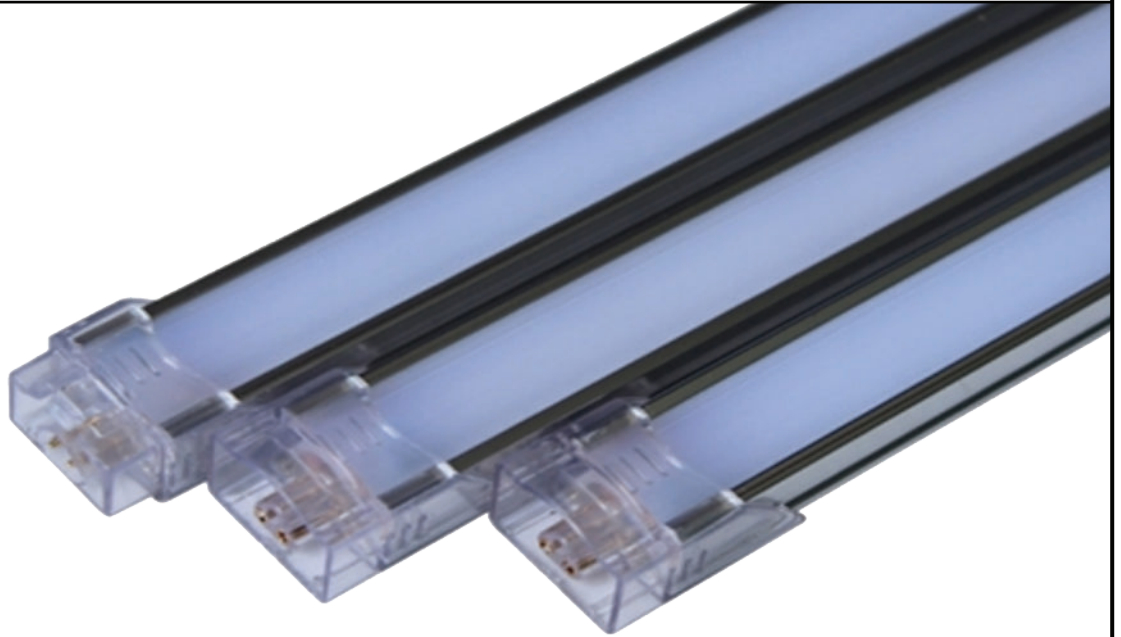

Gen 2 LED Hard Strip is a new and improved energy efficient linkable strip, that provides a smooth, even lighting, eliminating any hot spots.

Features

- 50,000 hours life
- Use high brightness 0.5W Epistar LEDs as lighting source
- Even light distribution with 120° viewing angle
- 24V DC
- 4 sizes – 11.8" (30cm), 19.7" (50cm), 39.4" (100cm), 47.3" (120cm)
- Convenient connector between two strips
- Diffused frosted lens to reduce glare
- Temperature rating: -35C - 50C
- 3 year limited warranty

NOTE: Each Hard Strip bar ships with 2pcs of 0° mounting clips and one end cap.

Specifications

Input Voltage (V DC)	24
Power per strip	11.8" (30cm) = 4W 19.7" (50cm) = 7W 39.4" (100cm) = 13W 47.3" (120cm) = 16W
LED Qty. per strip	11.8" (30cm) = 36 19.7" (50cm) = 60 39.4" (100cm) = 132 47.3" (120cm) = 156
Lumen (lm) NW = Neutral White WW = Warm White	11.8" (30cm) = 380 WW, 400 NW 19.7" (50cm) = 621 WW, 664 NW 39.4" (100cm) = 1036 WW, 1066 NW 47.3" (120cm) = 1100 WW, 1150 NW
Colour Temperature WW = Warm White NW = Neutral White	3000K +/- 200K 4200K +/- 200K
Viewing Angle	120°
Lens	Frosted

Ordering Code:

LV - HS - PD20 - 24V - -

Length: 30 - 30cm (11.8")
 50 - 50cm (19.7")
 100 - 100cm (39.4")
 120 - 120cm (47.3")

LED Colour: WW - Warm White
 NW - Neutral White

Project		Type	
Date		Contact	
Notes			