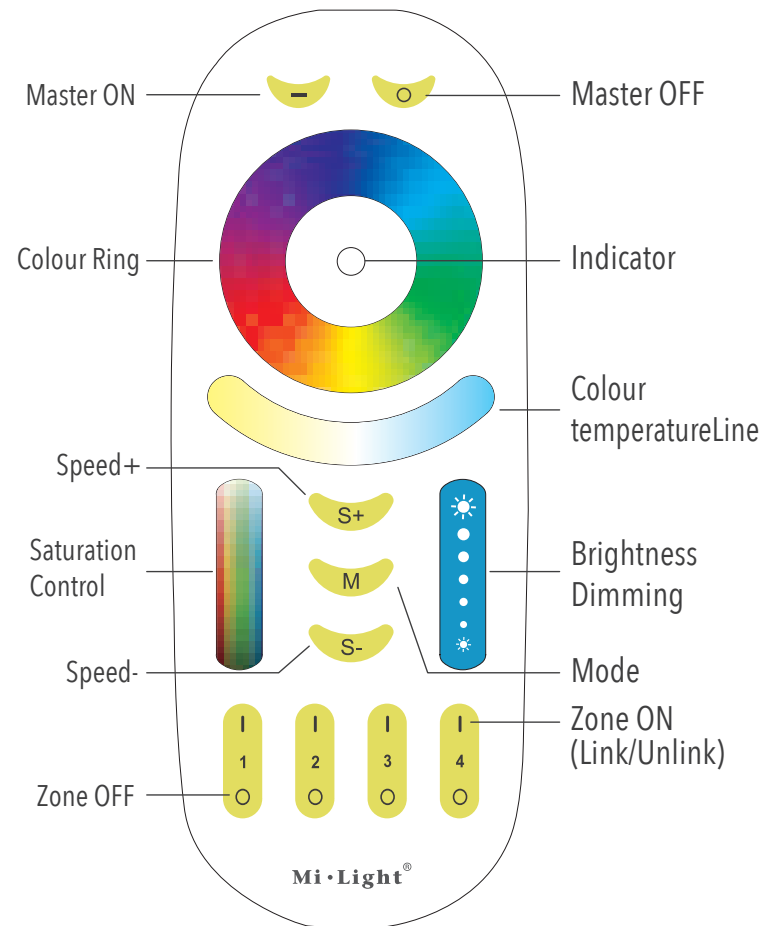

Voltage: 3V (2*AAA battery)
 Transmission Frequency: 2.4GHz
 Control Distance: 30m
 Size: 138mm*56mm*20mm

Revisions:

4		
3		
2		
1		

Project:

Part number: LT-WIFI-RM

Scale: NTS

Product: 4-ZONE RGB / RGBW / CCT REMOTE