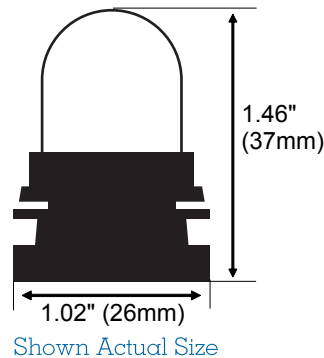

12V LED Wedge Light is a robust all-weather product, ideal for buildig outlines and other decorative lighting applications.

Specifications

Electrical	12V DC, .25W
LED Life	50,000 hours
LED Colours	Cool White 6000K Warm White 2700k Red, Blue, Green, Amber <small>*Colours available upon request.</small>
Lumens	15 lm
Efficacy	60lm/w
Cable	PVC Black SPT2 16AWG outdoor rated
Operating Temperature	-25°C to 65°C
Maximum length	150' (45.6M) Not to exceed 200 lamps
Wiring	Directly wired to class 2, 12V power supply

Ordering Code:

MGWL - 06 -

Spacing
6" Standard

Colour

WW - Warm White
CW - Cool White
R - Red
BL - Blue
G - Green
AM - Amber

Wedge spare lamp ordering Code:

MGWL -

Colour