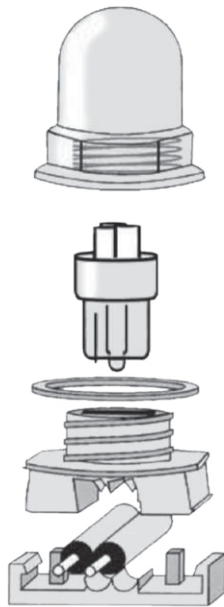

12V LED Wedge Light is a robust all-weather product, ideal for buildig outlines and other decorative lighting applications.

Specifications

Electrical	12V DC, .25W
LED Life	50,000 hours
LED Colours	Cool White 6000K Warm White 2700k Red, Blue, Green, Amber <small>*Colours available upon request.</small>
Lumens	15 lm
Efficacy	60lm/w
Cable	PVC Black SPT2 16AWG outdoor rated
Operating Temperature	-25°C to 65°C
Maximum length	150' (45.6M) Not to exceed 200 lamps
Wiring	Directly wired to class 2, 12V power supply

Power Supplies

Dimmable Indoor/Outdoor		Max # of Globes
MLDRE-20-12-DM	20 Watts	80
MLDRE-60-12-DM	60 Watts	200
Non Dimmable Indoor/Outdoor		
LEDDR-12-60	60 Watts	200
Non Dimmable Indoor		
LEDDR-12-20W-HW	20 Watts	80

Features

- Low power consumption
- Safe class 2, 12V power supply
- Field cuttable
- Multiple lamp spacing available
- Durable construction for indoor and outdoor use
- Available in Cool White and Warm White
- Optional Red, Blue, Green, & Amber are also available.

Ordering Code:

MGWL - 06 -

Spacing
6" Standard

Colour

WW - Warm White
CW - Cool White
R - Red
BL - Blue
G - Green
AM - Amber

Wedge spare lamp ordering Code:

MGWL -

Colour