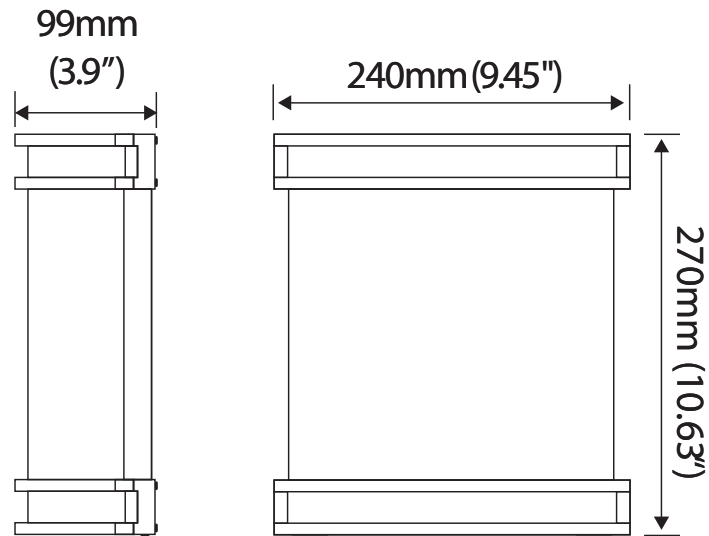

Specifications

Input Voltage 120V AC
 Power Consumption 15Watts
 Light output 1200lm
 CRI >80
 Houding Finish Brushed Nickel
 CCT 3000K

Revisions:

4		
3		
2		
1		

Project:

Part number:

Scale: NTS

Product: LED WALL SCONCE