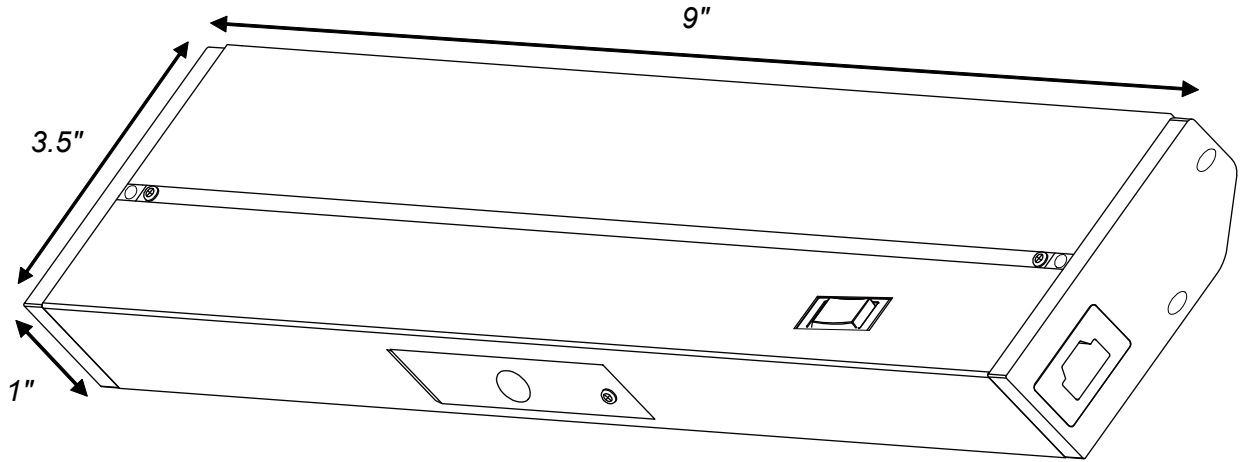

LTSPRO-9-YY is constructed with aluminum housing and a matte white polycarbonate diffuser. It has a hi-low rocker switch and a slide selector switch for changing Kelvin colour temperature.

Features

- Adjustable to 3 colour temperatures: 2700K, 3300K and 4000K (warm white to cool white)
- Dimmable with most ELV dimmers
- Comes with High / Low Switch
- Low power consumption
- Edge Lit technology eliminates hot spots - smooth luminance
- Fast and easy installation - quick connects, captive mounting screws
- Comes with cord and plug as well as knockouts for hardwire
- 3/8" connector provided
- Shallow profile conceals fixture
- Linkable up to 400 watts
- 90 CRI - the best in the business!
- Available in 6 sizes 9", 12", 18", 24", 32" and 40"
- 5 year limited warranty
- cETLus and EnergyStar listed for dry locations.

Specifications

Colour Rendering Index	90+
Input Power	120V
Colour Temperature	2700K - 4000K
LEDs	Epistar
Power Factor	0.95
Watt	3W
Lumens	150-200
Dimensions	L - 9" W - 3.5" H - 1"
Dimmable	Yes
Finish Colour	BK - Black BZ - Bronze SN - Satin Nickel WH - White

Ordering Code:

LTSPRO - 9 -

1. Finish Colour: **BK** - Black
   BZ - Bronze
   SN - Satin Nickel
   WH - White

Included with each fixture:

- (1) Under cabinet lighting fixture
- (1) 182.88 cm (72") cord and plug
- (1) End-to-end connector
- (1) Romex connector
- (2) Wood screws
- (1) 20.86cm (8") jumper cable

Project		Type	
Date		Contact	
Notes