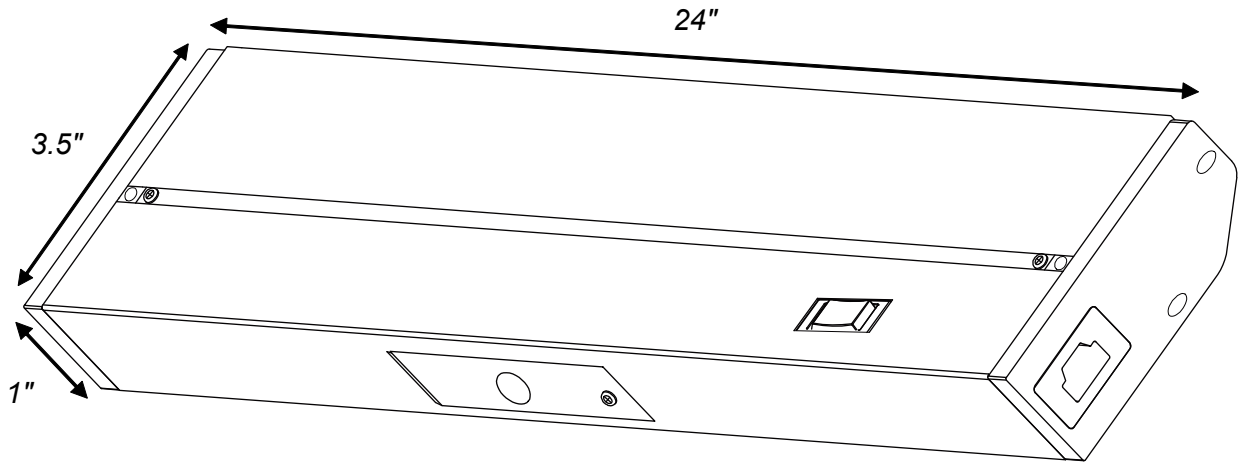

LTSPRO-24-YY is constructed with aluminum housing and a matte white polycarbonate diffuser. It has a hi-low rocker switch and a slide selector switch for changing Kelvin colour temperature.

Features

- Adjustable to 3 colour temperatures: 2700K, 3300K and 4000K (warm white to cool white)
- Dimmable with most ELV dimmers
- Comes with High / Low Switch
- Low power consumption
- Edge Lit technology eliminates hot spots - smooth luminance
- Fast and easy installation - quick connects, captive mounting screws
- Comes with cord and plug as well as knockouts for hardwire
- 3/8" connector provided
- Shallow profile conceals fixture
- Linkable up to 400 watts
- 90 CRI - the best in the business!
- Available in 6 sizes 9", 12", 18", 24", 32" and 40"
- 5 year limited warranty
- cETLus and EnergyStar listed for dry locations.

Specifications

Colour Rendering Index	90+
Input Power	120V
Colour Temperature	2700K - 4000K
LEDs	Epistar
Power Factor	0.95
Watt	12W
Lumens	650-700
Dimensions	L - 24" W - 3.5" H - 1"
Dimmable	Yes
Finish Colour	BK - Black BZ - Bronze SN - Satin Nickel WH - White

Ordering Code:

LTSPRO - 24 -

1. Finish Colour: **BK** - Black
   BZ - Bronze
   SN - Satin Nickel
   WH - White

Included with each fixture:

- (1) Under cabinet lighting fixture
- (1) 182.88 cm (72") cord and plug
- (1) End-to-end connector
- (1) Romex connector
- (2) Wood screws
- (1) 20.86cm (8") jumper cable

Project		Type	
Date		Contact	
Notes