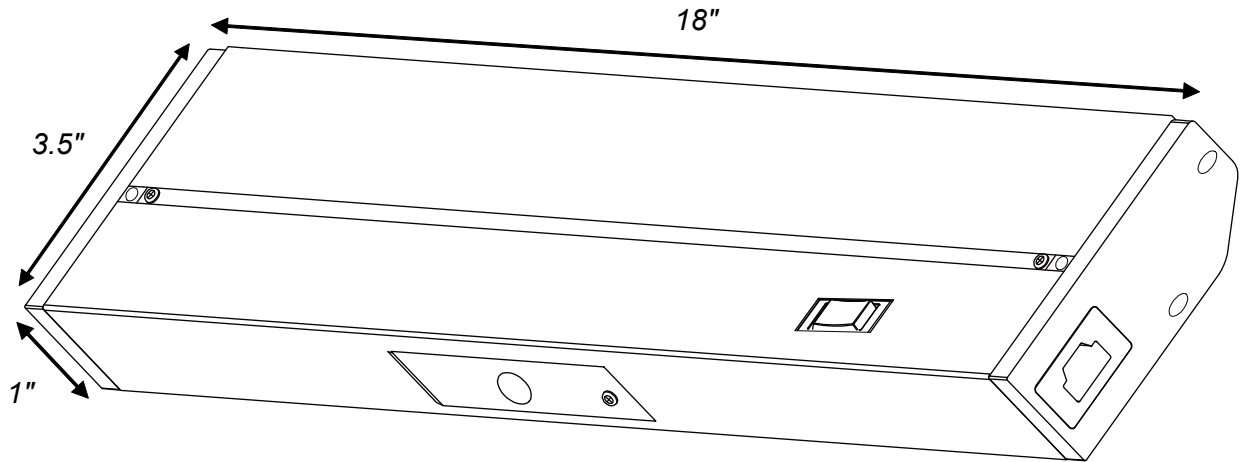

LTSPRO-18-YY is constructed with aluminum housing and a matte white polycarbonate diffuser. It has a hi-low rocker switch and a slide selector switch for changing Kelvin colour temperature.

Features

- Adjustable to 3 colour temperatures: 2700K, 3300K and 4000K (warm white to cool white)
- Dimmable with most ELV dimmers
- Comes with High / Low Switch
- Low power consumption
- Edge Lit technology eliminates hot spots - smooth luminance
- Fast and easy installation - quick connects, captive mounting screws
- Comes with cord and plug as well as knockouts for hardwire
- 3/8" connector provided
- Shallow profile conceals fixture
- Linkable up to 400 watts
- 90 CRI - the best in the business!
- Available in 6 sizes 9", 12", 18", 24", 32" and 40"
- 5 year limited warranty
- cETLus and EnergyStar listed for dry locations.

Specifications

Colour Rendering Index	90+
Input Power	120V
Colour Temperature	2700K - 4000K
LEDs	Epistar
Power Factor	0.95
Watt	8W
Lumens	380-450
Dimensions	L - 18" W - 3.5" H - 1"
Dimmable	Yes
Finish Colour	BK - Black BZ - Bronze SN - Satin Nickel WH - White

Ordering Code:

LTSPRO - 18 -

Finish Colour: **BK** - Black
BZ - Bronze
SN - Satin Nickel
WH - White

Included with each fixture:

- (1) Under cabinet lighting fixture
- (1) 182.88 cm (72") cord and plug
- (1) End-to-end connector
- (1) Romex connector
- (2) Wood screws
- (1) 20.86cm (8") jumper cable

Project		Type	
Date		Contact	
Notes