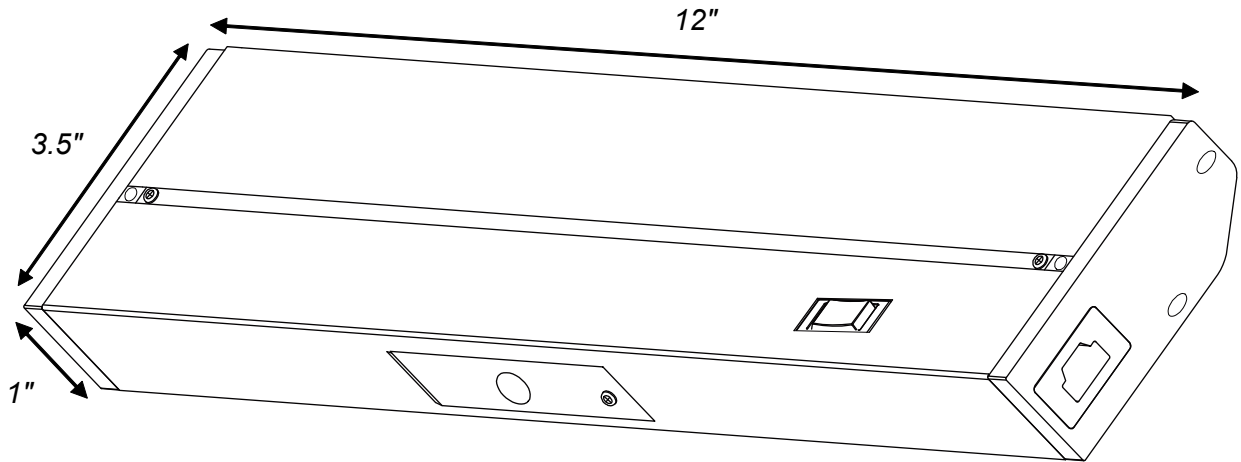

LTSPRO-12-YY is constructed with aluminum housing and a matte white polycarbonate diffuser. It has a hi-low rocker switch and a slide selector switch for changing Kelvin colour temperature.

Features

- Adjustable to 3 colour temperatures: 2700K, 3300K and 4000K (warm white to cool white)
- Dimmable with most ELV dimmers
- Comes with High / Low Switch
- Low power consumption
- Edge Lit technology eliminates hot spots - smooth luminance
- Fast and easy installation - quick connects, captive mounting screws
- Comes with cord and plug as well as knockouts for hardwire
- 3/8" connector provided
- Shallow profile conceals fixture
- Linkable up to 400 watts
- 90 CRI - the best in the business!
- Available in 6 sizes 9", 12", 18", 24", 32" and 40"
- 5 year limited warranty
- cETLus and EnergyStar listed for dry locations.

Specifications

Colour Rendering Index	90+
Input Power	120V
Colour Temperature	2700K - 4000K
LEDs	Epistar
Power Factor	0.95
Watt	5W
Lumens	250-300
Dimensions	L - 12" W - 3.5" H - 1"
Dimmable	Yes
Finish Colour	BK - Black BZ - Bronze SN - Satin Nickel WH - White

Ordering Code:

LTSPRO - 12 -

Finish Colour: **BK** - Black
BZ - Bronze
SN - Satin Nickel
WH - White

Included with each fixture:

- (1) Under cabinet lighting fixture
- (1) 182.88 cm (72") cord and plug
- (1) End-to-end connector
- (1) Romex connector
- (2) Wood screws
- (1) 20.86cm (8") jumper cable

Project		Type	
Date		Contact	
Notes