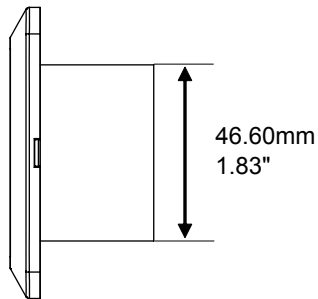

Specifications

Input Voltage	120VAC +- 10%
Power Consumption	1.4 Watts
Colour Temperature	2700K
Colour Rendering Index	80
LED Luminous Flux	80 lumens
Beam Pattern	120°
LED Type	COB
LED Life	40,000 hours to 70% lumen output
Operating Temperature	-30C - +60C
Construction	ABS 5VA / UV flame rated and glass

Revisions:

4		
3		
2		
1		

YY = Colour
 WH-White
 LA - Light Almond
 BWG - Brown Wood Grain

NOTE: Scoop, Louvre and Prism covers are supplied in each box.

Project:

Part number: LED-SW-H-YY

Scale: NTS

Product: LED SWITCH STAR HORIZONTAL PRISM COVER