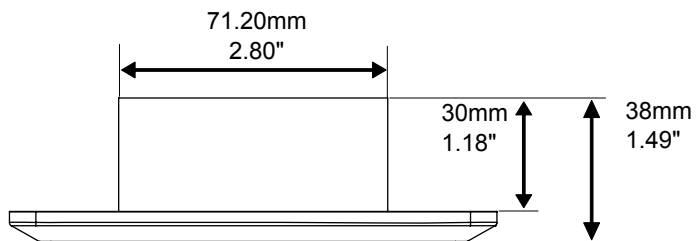

Specifications

Input Voltage	120VAC +- 10%
Power Consumption	1.4 Watts
Colour Temperature	2700K
Colour Rendering Index	80
LED Luminous Flux	80 lumens
Beam Pattern	120°
LED Type	COB
LED Life	40,000 hours to 70% lumen output
Operating Temperature	-30C - +60C
Construction	ABS 5VA / UV flame rated and glass

Revisions:

4		
3		
2		
1		

YY = Colour
 WH-White
 LA - Light Almond
 BWG - Brown Wood Grain

NOTE: Scoop, Louvre and Prism covers are supplied in each box.

Project:

Part number: LED-SW-H-YY

Scale: NTS

Product: LED SWITCH STAR HORIZONTAL PRISM COVER