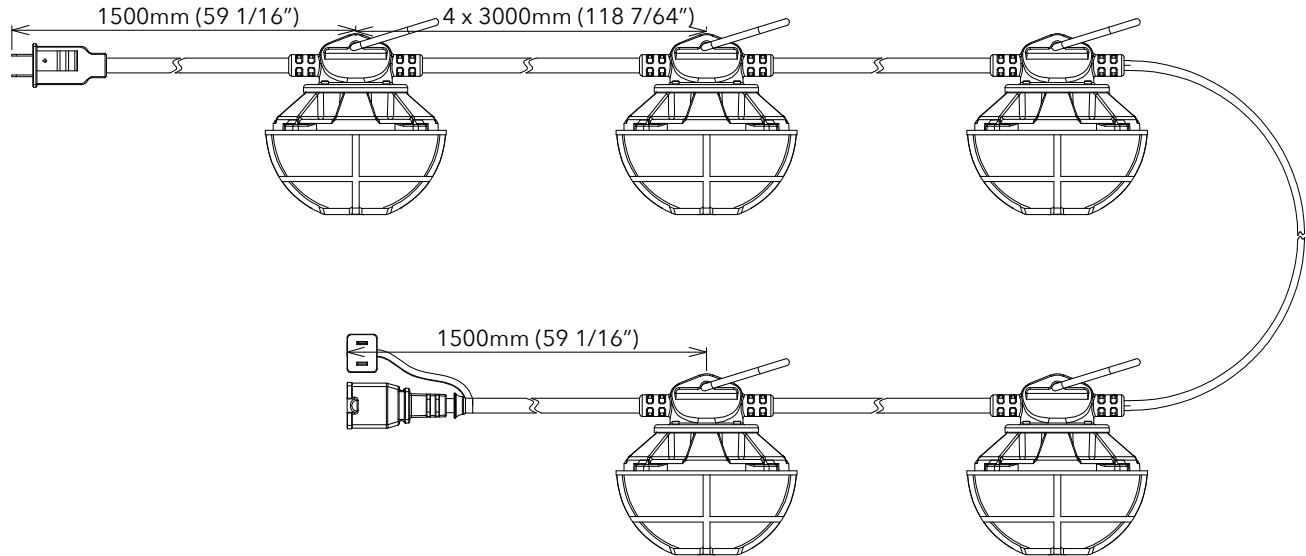

5 x 12 watts LED fixtures in a 50FT string to illuminate your construction site, shop, garage or warehouse with portable, efficient lighting.

### Features

- Length: 50ft
- Lumen output: 7500LM
- Wet locations
- LED colour: 5000K
- 60 Watts per string
- Up to 10 LED String Work Lights per 120V AC tap
- Carabiner clip on each fixture
- 5 year limited warranty

### Specifications

Electrical	AC120V, 60W, 50–60Hz
CRI	>80
LED Lifetime	50,000 hrs.
CCT	5000K
Lumen (lm)	7500LM
Approved Location	cETLus
Appearance Size	4.4"W x 3"H (112mm x 78mm)

### Ordering Code:

SWL-60W-50

Project		Type	
Date		Contact	
Notes			