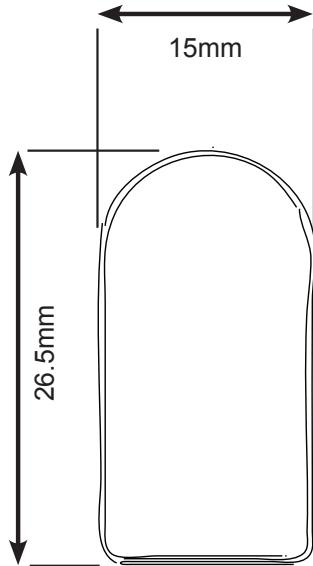

LED Neon Flex is a functional, flexible option to highlight architectural and design elements while adding colour and vibrancy to building exteriors.