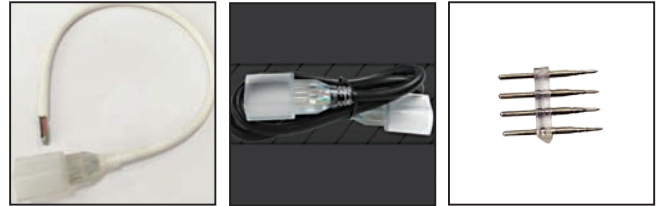

LED Neon Flex is a functional, flexible option to highlight architectural and design elements while adding colour and vibrancy to building exteriors.

Features

- Virtually maintenance free
- Low power consumption
- Flexible LED strip lighting with neon look
- Safe 24V DC operation
- cETLus certified
- Dimmable
- Inter-connectable
- Field cuttable (every 4" single color, every 12" RGB)
- Custom cuts available
- Available in seven brilliant colours, and RGB
- Highly flexible
- Indoor/outdoor use
- 30,000 hour life
- 3 year limited warranty

LED Neon Flex is a functional, flexible option to highlight architectural and design elements while adding colour and vibrancy to building exteriors.

SINGLE COLOR ACCESSORIES

NFLX-CONKIT-6FT (Power feed connector, 6FT) **NFLX-JUMP** (Jumper connector, 15CM [6in]) **NFLX-PINS** (Single color pins)

NFLX-SPLICE (In-line splice connector) **NFLX-L-SPLICE** (L splice connector) **NFLX-T-SPLICE** (T splice connector)

NFLX-ENDS (End cap) **NFLX-CLIPS** (Mounting clips) **NFLX-CHANNEL** (Aluminum mounting channel 1M [3.28FT])

RGB ACCESSORIES

NFLX-RGB-CONTROL (RGB controller) **NFLX-RGB-AMP** (RGB signal amplifier) **NFLX-RGB-CONKIT-6FT** (RGB power feed connector, 6FT)

NFLX-RGB-CONKIT-6FT-O (RGB power feed connector, 6FT, opposite) **NFLX-RGB-JUMP** (RGB Jumper connector 15cm [6in]) **NFLX-RGB-PINS** (RGB pins)