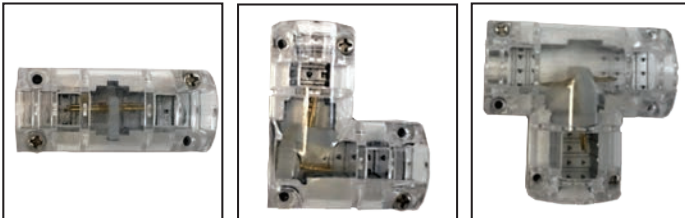

LED Neon Flex is a functional, flexible option to highlight architectural and design elements while adding colour and vibrancy to building exteriors.

Features

- Virtually maintenance free
- Low power consumption
- Flexible LED strip lighting with neon look
- Safe 24V DC operation
- cETLus certified
- Dimmable
- Inter-connectable
- Field cuttable (every 4" single color, every 12" RGB)
- Custom cuts available
- Available in seven brilliant colours, and RGB
- Highly flexible
- Indoor/outdoor use
- 30,000 hour life
- 3 year limited warranty

Specifications

Colour Temperature	WW = 3000K +/- 200K; 3500K +/-200K NW = 4000K +/- 200K CW = 6000K +/- 200K RD = Red GR = Green BL = Blue AM = Amber RGB
Electrical	24V DC, 2.44 W/FT (8W/M)
Lumen Output	61 LM/FT (200LM/M)
Efficacy	25 LPW
Custom Cuttable	4" single colour, 12" RGB
Operating Temperature	-20°C - 40°C
Maximum length	40FT (12.2M)
CRI	>80
LED Life	30,000 hours
IP Rating	IP65
Beam angle	120°
Dimmable	Yes
Approvals	cETLus

LED Neon Flex is a functional, flexible option to highlight architectural and design elements while adding colour and vibrancy to building exteriors.

SINGLE COLOR ACCESSORIES

NFLX-CONKIT-6FT (Power feed connector, 6FT) **NFLX-JUMP** (Jumper connector, 15CM [6in]) **NFLX-PINS** (Single color pins)

NFLX-SPLICE (In-line splice connector) **NFLX-L-SPLICE** (L splice connector) **NFLX-T-SPLICE** (T splice connector)

NFLX-ENDS (End cap) **NFLX-CLIPS** (Mounting clips) **NFLX-CHANNEL** (Aluminum mounting channel 1M [3.28FT])