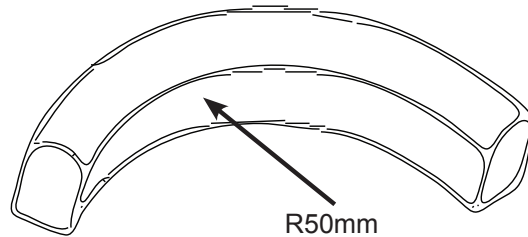

LED Neon Flex is a functional, flexible option to highlight architectural and design elements while adding colour and vibrancy to building exteriors.