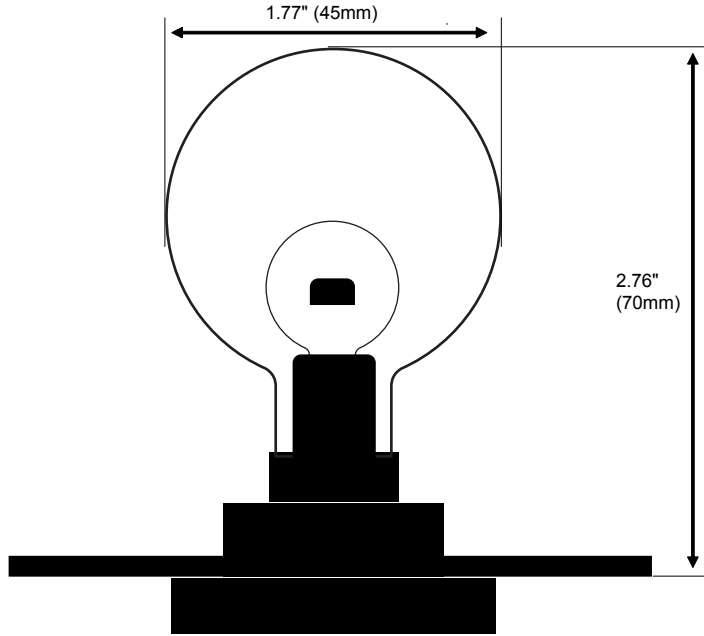

24V LED Globe Light is a Marquee Style decorative string light designed for the toughest of weather condition.

Shown Actual Size

### Specifications

Electrical	24V DC, .5W
LED Life	50,000 hours
LED Colours	Cool White 6000K Warm White 2700k Red, Blue, Green, Amber <small>*Colours available upon request.</small>
Lumens	50 lumens
Efficacy	100lm/w
Cable	PVC Black SPT2 16AWG outdoor rated
Operating Temperature	-25°C to 65°C
Maximum length	150' (45.6M) Not to exceed 180 lamps
Wiring	Directly wired to class 2, 24V power supply

\*180 on a single tap or 200 on combined two secondary taps