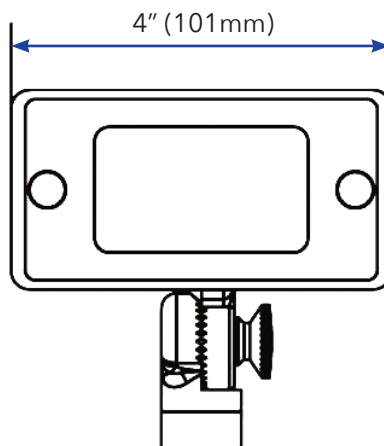

Revolutionize your outdoor lighting with our Mini Flood Light, offering adjustable wattage, empowering you to create the perfect illumination for any occasion or setting.

**Features:**

- 120° beam spread
- Adjustable wattage 1-5W
- Precision machined from solid brass casting
- Wet location listed
- Finish: Black
- Temperature rating: -20°C-+40°C
- 85 CRI
- 50,000 hour life
- 5 year limited warranty

**Specifications**

Colour Temperature	3000K
Input Voltage	12V AC/DC
Power Consumption (W)	1-5W
Lumens	400LM
Lens	Clear
CRI	85
Life Span (hours)	50,000
Beam Angle	120°
Limited Warranty	5 years
Approvals	cETLus