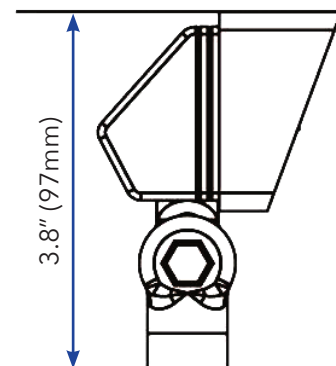

Revolutionize your outdoor lighting with our Mini Flood Light, offering adjustable wattage, empowering you to create the perfect illumination for any occasion or setting.

**Features:**

- 120° beam spread
- Adjustable wattage 1-5W
- Precision machined from solid brass casting
- Wet location listed
- Finish: Black
- Temperature rating: -20°C-+40°C
- 85 CRI
- 50,000 hour life
- 5 year limited warranty

**Specifications**

Colour Temperature	3000K
Input Voltage	12V AC/DC
Power Consumption (W)	1-5W
Lumens	400LM
Lens	Clear
CRI	85
Life Span (hours)	50,000
Beam Angle	120°
Limited Warranty	5 years
Approvals	cETLus