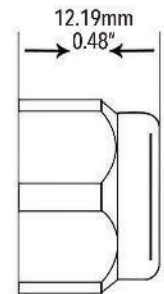

Wet Location Strain Relief for E Series Drivers
 PG7
 Clamping Range dia. 3-6.5mm

Revisions:

4		
3		
2		
1		

Project:

Part number: E-KO-SR

Scale: NTS

Product: WET LOCATION STRAIN RELIEF FOR E SERIES DRIVERS