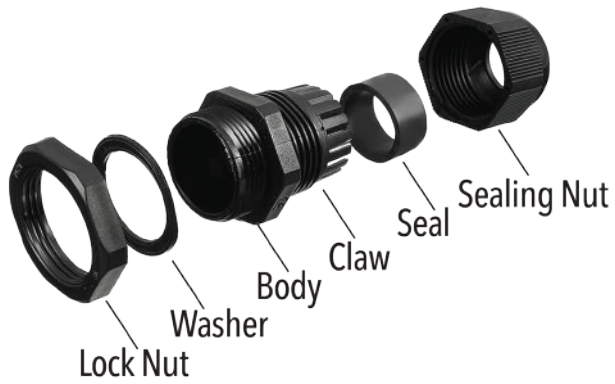

Wet Location Strain Relief for E Series Drivers
 PG7
 Clamping Range dia. 3-6.5mm

Revisions:

4		
3		
2		
1		

Project:

Part number: E-KO-SR

Scale: NTS

Product: WET LOCATION STRAIN RELIEF FOR E SERIES DRIVERS