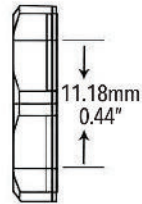

Wet Location Strain Relief for E Series Drivers
 PG7
 Clamping Range dia. 3-6.5mm

Revisions:

4		
3		
2		
1		

Project:

Part number: E-KO-SR

Scale: NTS

Product: WET LOCATION STRAIN RELIEF FOR E SERIES DRIVERS