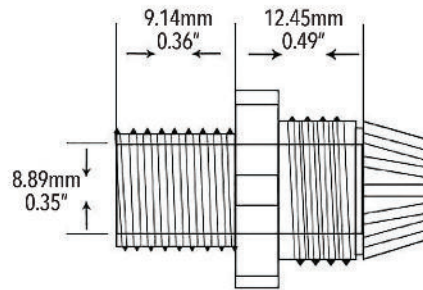

Wet Location Strain Relief for E Series Drivers
 PG7
 Clamping Range dia. 3-6.5mm

Revisions:

4		
3		
2		
1		

Project:

Part number: E-KO-SR

Scale: NTS

Product: WET LOCATION STRAIN RELIEF FOR E SERIES DRIVERS