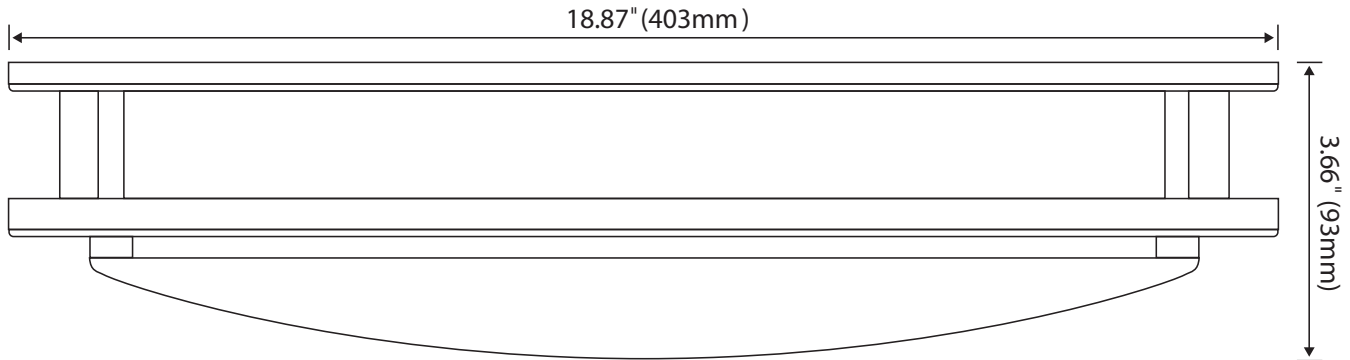

### Features

- Elegant and energy efficient design
- Available in brushed nickel trim
- Suitable for damp location
- Input voltage 120VAC
- Dimmable with most ELV dimmers
- 50,000 hours life
- cETLus listed
- Easy installation
- Maintenance free
- Even light distribution
- 5 year warranty