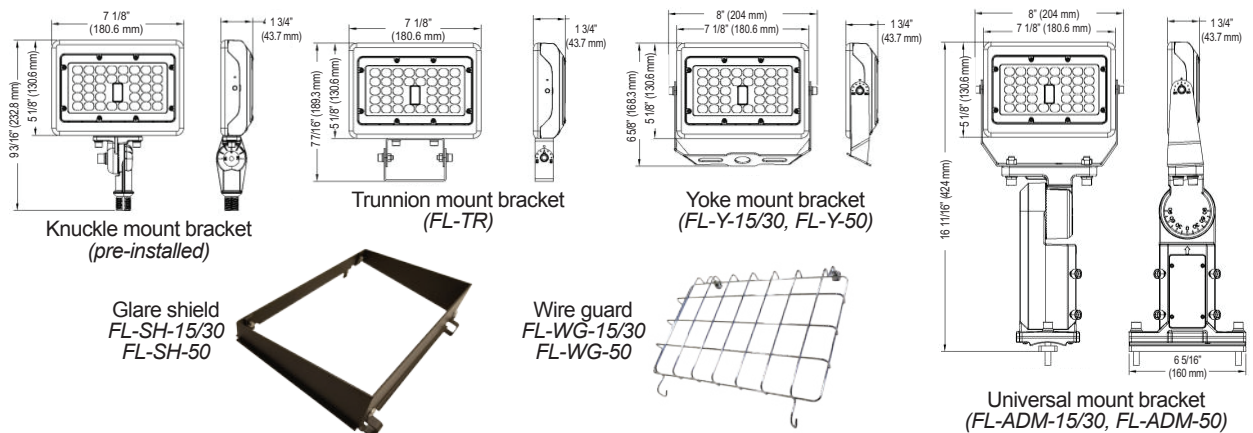

Mounting Accessories:

Project		Type	
Date		Contact	
Notes