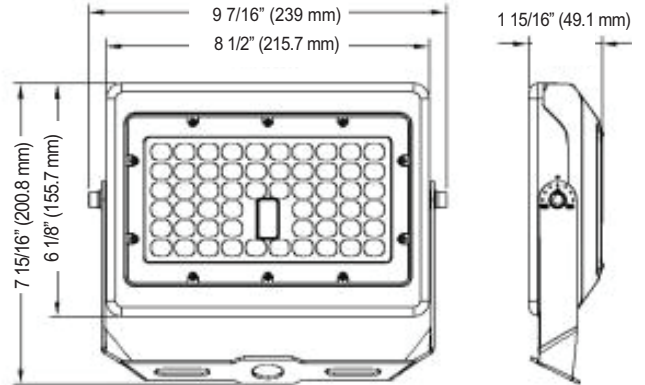

CCT Adjust Mini Flood Lights provide exceptional illumination for architectural, signage and landscape applications. CCT adjustable with a push of a button 3000K/4000K/5000K.

15W and 30W

50W

Features

- Compact size
- CCT adjustable 3000K/4000K/5000K
- High lumen output
- Easy to install and operate
- Beam angle 150° x 120° (7H6V)
- Long life 50,000 hours
- Instant start, no flickering
- Available in 15W, 30W or 50W
- cULus listed for wet locations
- 5 year limited warranty

Specifications

Electrical	100 -277VAC
Power consumption	15W / 30W / 50W
Colour Temperature	Warm White (3000K) Neutral White (4000K) Cool White (5000K)
Lumen Output	15W: 3000=1725-1950LM / 4000=2025-2250LM / 5000=1875-2100LM 30W: 3000=3450-3900LM / 4000=4050-4500LM / 5000=3750-4200LM 50W: 3000=5750-6500LM / 4000=6750-7500LM / 5000=6250-7000LM
LED Type	SMD3030 (1W)
Operating Temperature	-20°C to 50°C
CRI	>80
Approvals	cULus