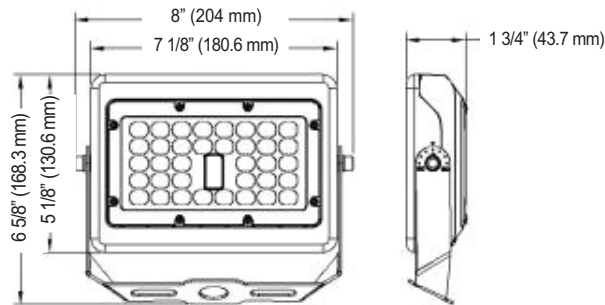

CCT Adjust Mini Flood Lights provide exceptional illumination for architectural, signage and landscape applications. CCT adjustable with a push of a button 3000K/4000K/5000K.

15W and 30W

50W

Features

- Compact size
- CCT adjustable 3000K/4000K/5000K
- High lumen output
- Easy to install and operate
- Beam angle 150° x 120° (7H6V)
- Long life 50,000 hours
- Instant start, no flickering
- Available in 15W, 30W or 50W
- cULus listed for wet locations
- 5 year limited warranty

Specifications

Electrical	100 -277VAC
Power consumption	15W / 30W / 50W
Colour Temperature	Warm White (3000K) Neutral White (4000K) Cool White (5000K)
Lumen Output	15W: 3000=1725-1950LM / 4000=2025-2250LM / 5000=1875-2100LM 30W: 3000=3450-3900LM / 4000=4050-4500LM / 5000=3750-4200LM 50W: 3000=5750-6500LM / 4000=6750-7500LM / 5000=6250-7000LM
LED Type	SMD3030 (1W)
Operating Temperature	-20°C to 50°C
CRI	>80
Approvals	cULus