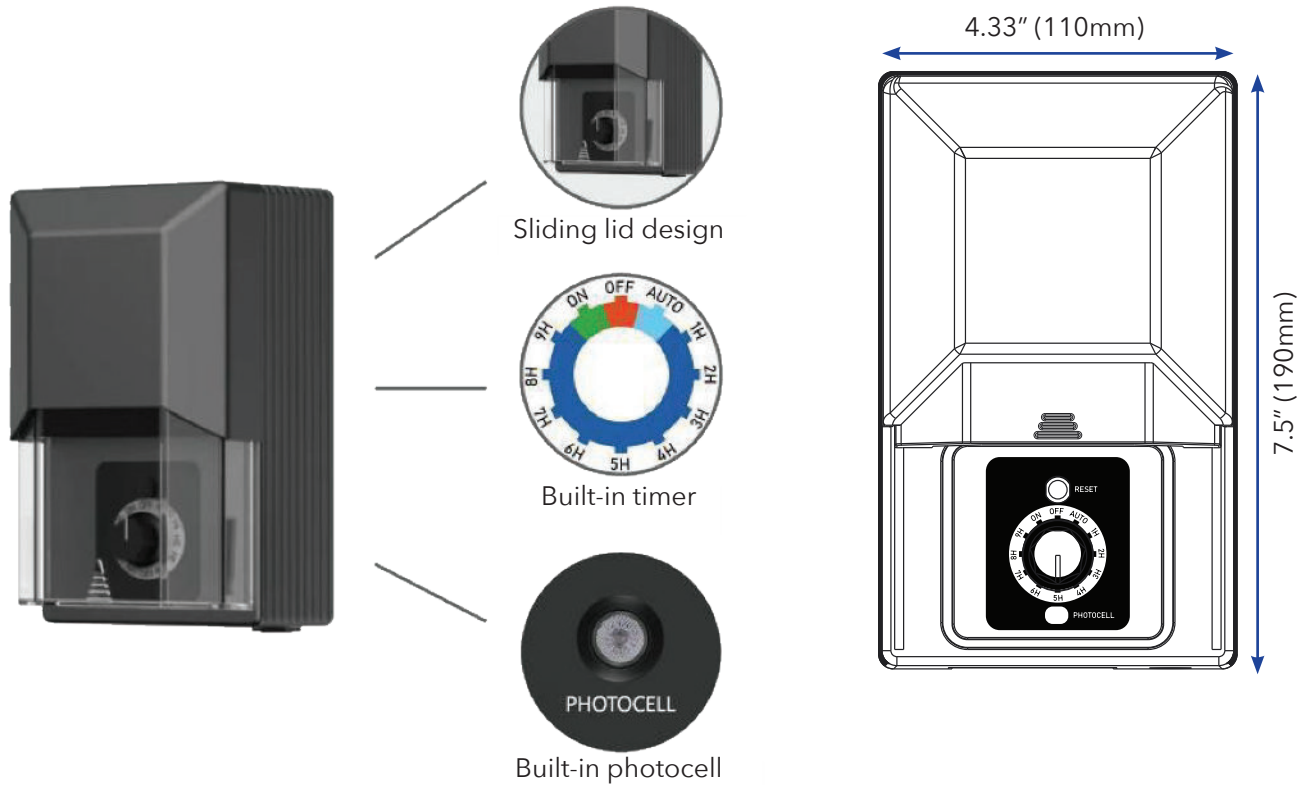

100W transformer for landscape applications.

Features:

- Built-in mechanical timer & photocell
- Transparent sliding lid design
- Overload protection
- 72" SJT(W) cable, heavy gauge, grounded and water resistant power cord with molded plug
- IP 65 weatherproof
- 50,000 hour life
- 5 year limited warranty

Specifications

Power	100W
Input Voltage	120V AC
Output Voltage	12V AC
Max Output Current	8.5A
Limited Warranty	5 years
Approvals	cETLus

Ordering Codes:

ACC-TR-100W

Project		Type	
Date		Contact	
Notes			