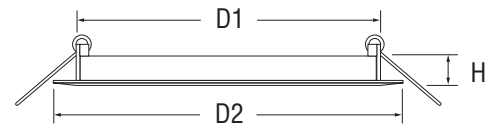

STEP-DOWN TRANSFORMERS

**DLT-347**

Step-down transformer 347/120V AC  
25VA (non-dimmable)

**DLT-60-347**

Step-down transformer 347/120V AC  
60VA (non-dimmable)

**DLT-100-347**

Step-down transformer 347/120V AC  
100VA (non-dimmable)