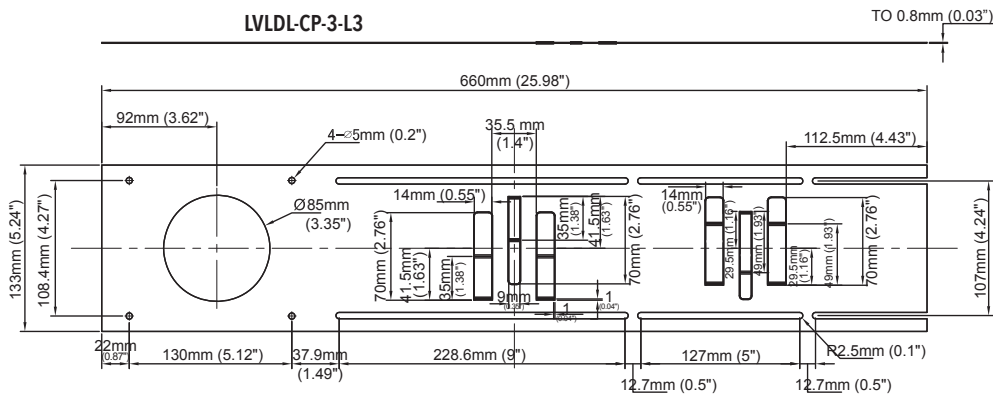

## SPECIFICATIONS

	3 inch	4 inch	6 inch
Power Consumption (W)	6W	9W	12W
Lumens			
2700K	360	686	935
3000K	390	728	975
4000K	420	749	978
Dimming	Yes		
Appearance Size D1 x D2 x H	3.15" x 3.74" x 0.5" (80mm x 95mm x 13mm)	4.17" x 4.73" x 0.5" (106mm x 120mm x 13mm)	6.14" x 6.85" x 0.5" (156mm x 174mm x 13mm)
Dimensions (J-Box) D1 x D2 x H	4.72" x 2.05" x 1.83" (120mm x 52.1mm x 46.5mm)	5.1" x 3.5" x 1.3" (129.6mm x 89mm x 33mm)	
Installation Hole Size	3.35" (85mm)	4.33" (110mm)	6.3" (160mm)
Colour Rendering Index	80+		
Input Voltage	120V		
Colour Temperature	2700K 3000K 4000K		
Approved Location	Wet		

## PRODUCT CODES

**LVLDL - YY - CCT - WH - R - L3**

3 Colour  
Temperature LED  
Thin-Line Down  
Lights

SIZE  
**03** - 3"  
**04** - 4"  
**06** - 6"

ROUND TRIM RINGS  
(Sold Separately)

LVLDL - **03** - TR - **XX** - L3  
LVLDL - **04** - TR - **XX** - L3  
LVLDL - **06** - TR - **XX** - L3

## BEAUTY RINGS

Size	D3	D4
3"	84mm (3.31")	114mm (4.49")
4"	109mm (4.29")	139mm (5.47")
6"	160mm (6.3")	194mm (7.64")
8"	210mm (8.27")	245mm (9.65")
10"	261mm (10.28")	293mm (11.54")