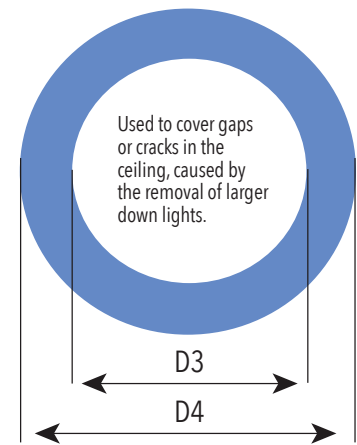

CONSTRUCTION PLATES

BEAUTY RINGS