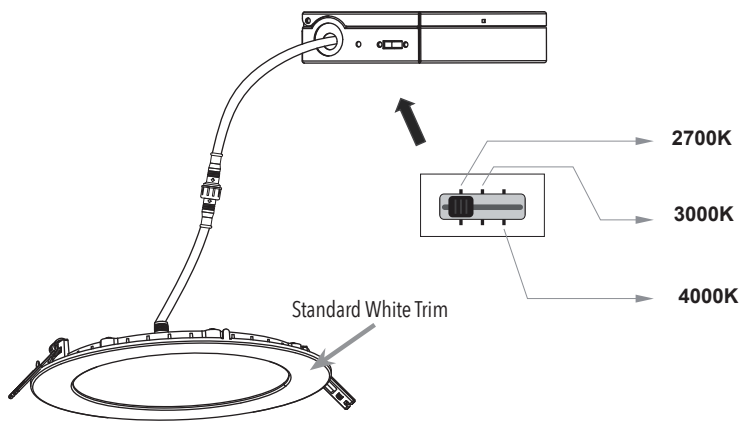

STEP-DOWN TRANSFORMERS

**DLT-347**

Step-down transformer 347/120V AC  
25VA (non-dimmable)

**DLT-60-347**

Step-down transformer 347/120V AC  
60VA (non-dimmable)

**DLT-100-347**

Step-down transformer 347/120V AC  
100VA (non-dimmable)