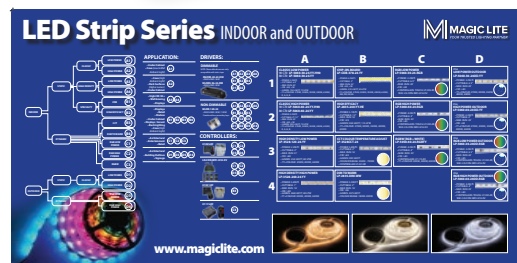

LED SURFACE MOUNT DOWN LIGHTS
ITEM # LVLDL-S-DISPLAY
Cost:
\$150.00 or FREE with \$1000.00 stock order

TAPE LIGHT DEMO KIT
ITEM # TAPE-DEMO-KIT
Cost:
\$300.00 or FREE with \$1000.00 stock order

LED EDGELIT PUCKS
ITEM # LED-EPL-DISPLAY
Cost:
\$150.00 or FREE with \$500.00 stock order

LED DISC/MINI DISC & SCOOP/DOME
ITEM # LEDMD-DISPLAY
Cost:
\$150.00 or FREE with \$1000.00 stock order

LED GIMBAL DOWN LIGHTS
ITEM # GDL-DISPLAY
Cost:
\$150.00 or FREE with \$1000.00 stock order

TAPE LIGHT DEMO COUNTER MAT
ITEM # TAPE-DEMO-SIGN
Cost:
\$35.00 or FREE with any stock order
Dimensions:
34"W X 14"H;
86.36cmW X 35.56cmH

SWITCHEX AND LED HARDSTRIP
ITEM # SX-DISPLAY
Cost:
\$250.00 or FREE with \$900.00 stock order

LED SWITCH STAR
ITEM # SS-DISPLAY
Cost:
\$150.00 or FREE with \$800.00 stock order

GLOBE LIGHT SALES MAKER
ITEM # GL-POP
Cost: \$250.00 or Free with \$1200.00 stock order
Dimensions: 36"W X 12"H; 91.44cmW X 30.48cmH