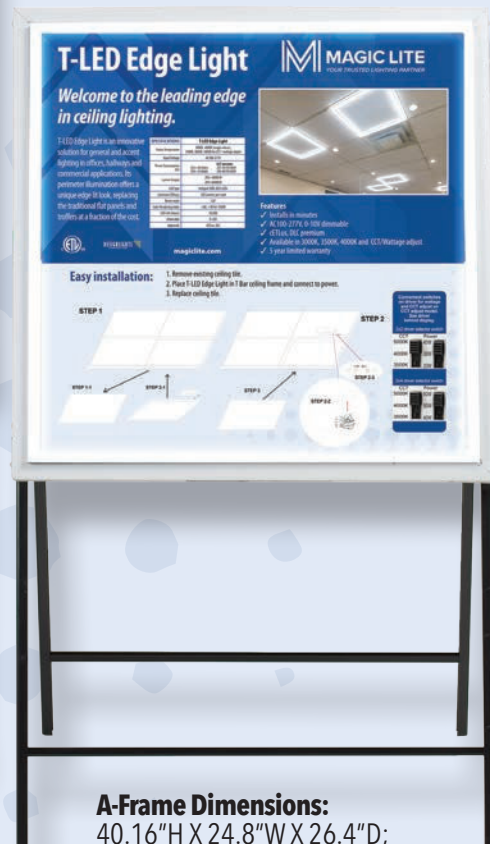

WORK LIGHTS MERCHANDISER

ITEM # WORKLIGHT-MERCHANDISER-EN

ITEM # WORKLIGHT-MERCHANDISER-FR

Holds 6 X 100W, 6 X 60W and 6 X String Light

Cost: \$150.00 or FREE with \$1000.00 stock order

Dimensions: 66.5"H X 18"W X 19"D; 168.91cm H X 45.72cmW X 48.26cm D

T-LED EDGE LIGHTS

ITEM # T-LED-DISPLAY-EN

ITEM # T-LED-DISPLAY-FR

ITEM # T-LED-DISPLAY-STAND

Cost: \$150.00 or FREE with \$1000.00 stock order

Mounts on slat wall (left) or on free standing A Frame (right). Comes with CCT Adjust T-LED.

Display Dimensions: 24.8"H X 24.8"W X 2.6"D; 63cm H X 63cmW X 6.5cm D

A-Frame Dimensions:

40.16"H X 24.8"W X 26.4"D;

102cm H X 63cmW X 67cm D

1150 Northside Road, Unit 14, Burlington, ON, Canada L7M 1W8

Tel: 905-825-9592 • Toll-Free: 1-888-945-5483 • Fax: 905-825-8334 • lights@magiclite.com

Dimensions: 62"H X 38 1/2"W X 15"D;

157.5cm H X 97.8cmW X 38cm D

CUSTOM FLOOR STAND DISPLAY

ITEM # FS-B-DISPLAY

Cost: \$300 or FREE with min \$2000 stock order

Dimensions: 62"H X 38 1/2"W X 15"D;

157.5cm H X 97.8cmW X 38cm D