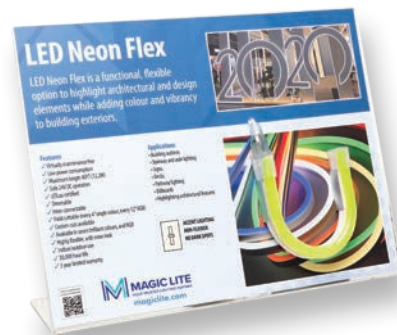

Dimensions: 62"H X 38 1/2"W X 15"D;

157.5cm H X 97.8cmW X 38cm D

CUSTOM FLOOR STAND DISPLAY

ITEM # FS-B-DISPLAY

Cost: \$300 or FREE with min \$2000 stock order

Dimensions: 62"H X 38 1/2"W X 15"D;

157.5cm H X 97.8cmW X 38cm D

Call us today and get these powerful sales tools working for you!

CCT REGRESSED
ITEM # RGL-DISPLAY
Cost:
\$150.00 or FREE with \$1000.00 stock order

NEON FLEX
ITEM # NFLX-DISPLAY
Cost:
\$150.00 or FREE with \$750.00 stock order