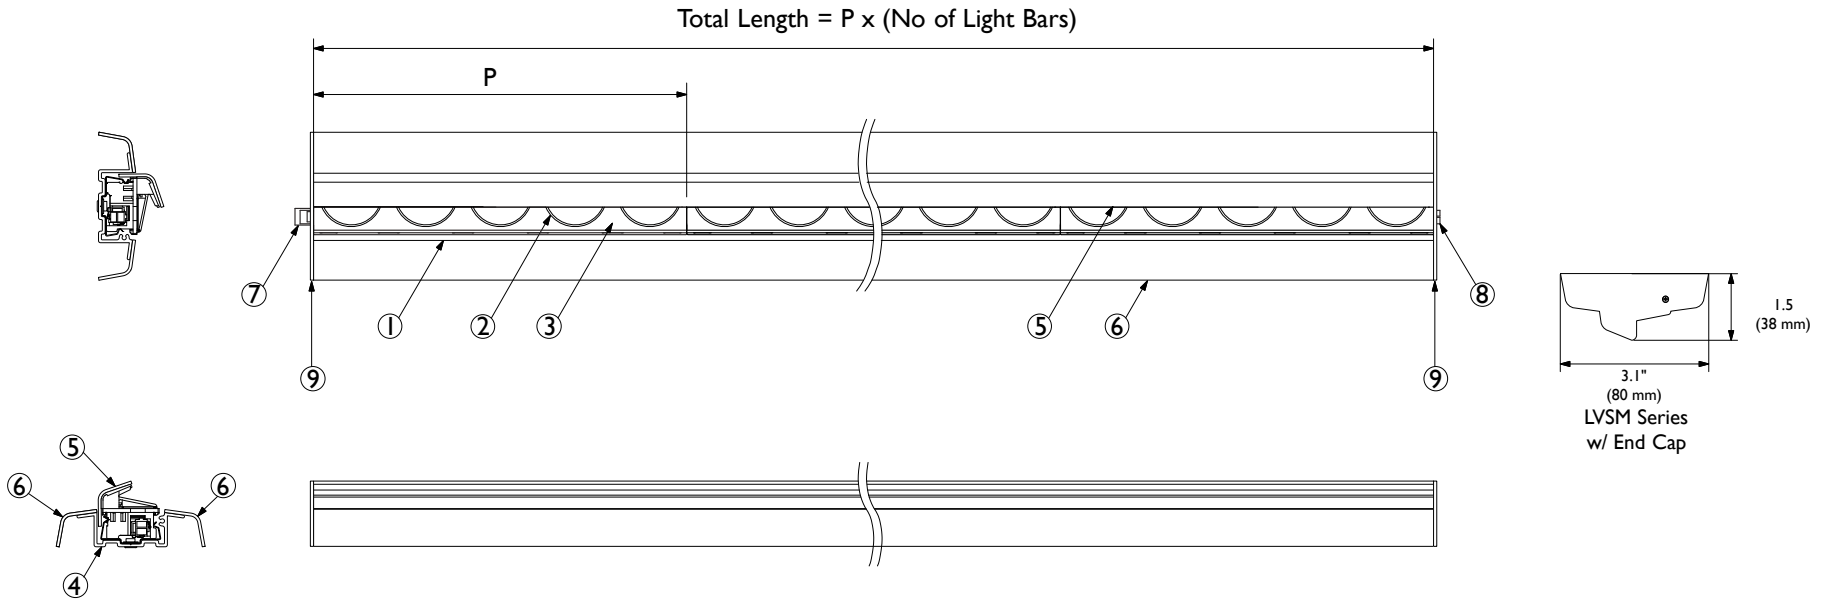

# Light Veil Series / Surface Mounted

Catalog #	P (Light Bar)	Max. Length
LVSM-(2700, 3000, 4000)-XX	8" / 200 mm	17.75' / 4.8 M (24 Light Bars)

XX = Number of Light Bars

Light Veil Specifications			
Input Voltage 24 VDC			
Current 167mA Per Light Bar			
Power: 4.0 W Per Light Bar			
Code	Color	Output	
2700	2700K	42.5 Lm Per Watt	255 Lm Per Ft.
3000	3000K	44.0 Lm Per Watt	263 Lm Per Ft.
4000	4000K	47.5 Lm Per Watt	285 Lm Per Ft.

## TOKISTAR LIGHTING INC.

1015 E. DISCOVERY LANE  
ANAHEIM, CA 92801  
TEL: 714 772 7005 FAX: 714 772 7014  
email: info@tokistar.com Website: tokistar.com

Light Veil LVSM Series Submittal	No.	Part	Material
Catalog#: LVSM-(LED Code)-XX	1	Light Bar	Rigid Polycarbonate
Date: January 1, 2018	2	LED	Solid-State LED
Drawn By: R. Cordova	3	Clear Cover	Rigid Polycarbonate
Scale: 1:4	4	Extrusion	Powder Coated Aluminum
Weight: 1.25 lb. / Ft (1.9 Kg / M)	5	Baffle	Powder Coated Aluminum
	6	Flange	Powder Coated Aluminum
	7	Male Connector	Nylon
	8	Female Connector	Nylon
	9	End Cap	Powder Coated Aluminum