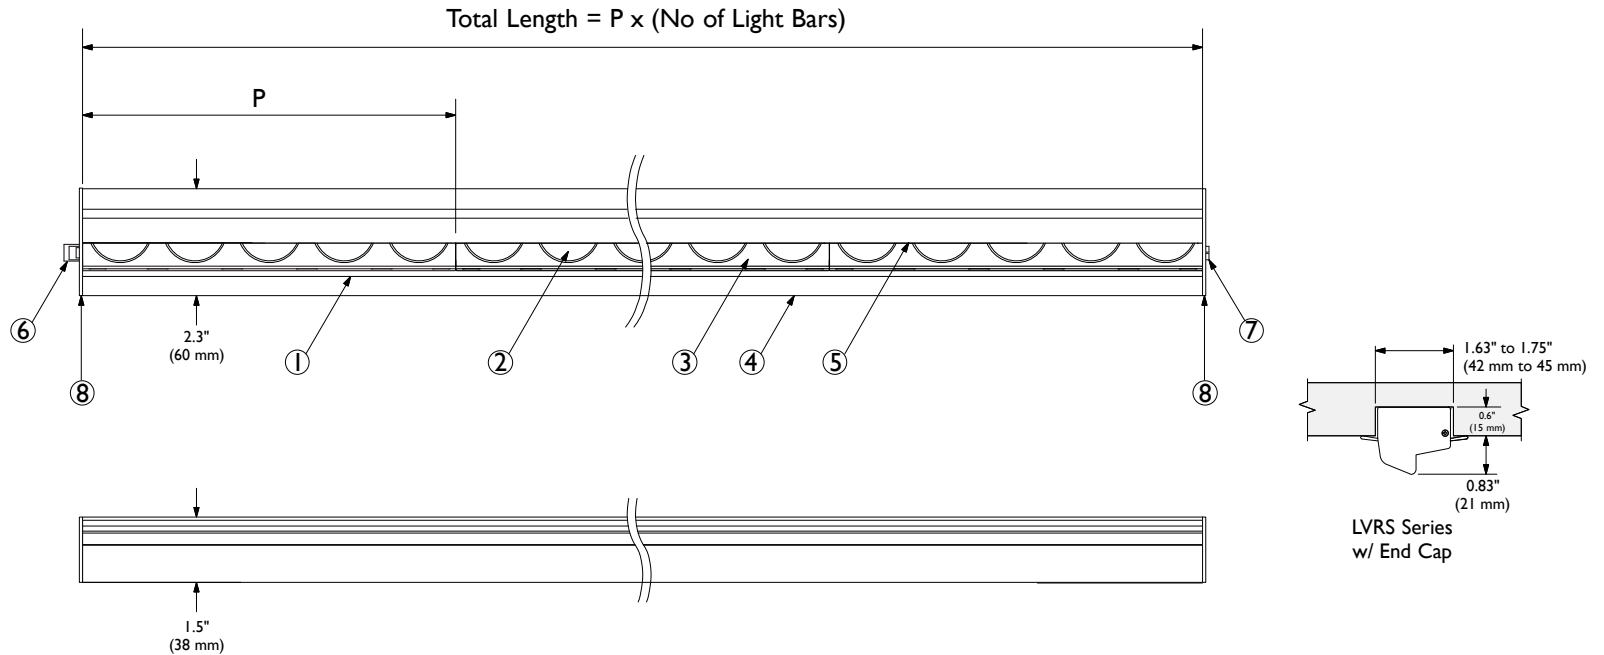

Light Veil / Recessed in Surface

Catalog #	P (Light Bar)	Max. Length
LVRS-(2700, 3000, 4000)-XX	8" / 200 mm	17.75' / 4.8 M (24 Light Bars)

XX = Number of Light Bars

Light Veil Specifications			
Input Voltage 24 DC			
Current 167mA Per Light Bar			
Power: 4.0 W Per Light Bar			
Code	Color	Output	
2700	2700K	42.5 Lm Per Watt	255 Lm Per Ft.
3000	3000K	44.0 Lm Per Watt	263 Lm Per Ft.
4000	4000K	47.5 Lm Per Watt	285 Lm Per Ft.

TOKISTAR LIGHTING INC.

1015 E. DISCOVERY LANE
 ANAHEIM, CA 92801
 TEL: 714 772 7005 FAX: 714 772 7014
 email: info@tokistar.com Website: tokistar.com

Light Veil LVRS Series Submittal	No.	Part	Material
Catalog#: LVRS-(LED Code)-XX	1	Light Bar	Rigid Polycarbonate
Date: January 1, 2018	2	LED	Solid-State LED
Drawn By: R. Cordova	3	Clear Cover	Rigid Polycarbonate
Scale: 1:4	4	Extrusion	Powder Coated Aluminum
Weight: 1 lb. / Ft. (1.5 Kg / M)	5	Baffle	Powder Coated Aluminum
	6	Male Connector	Nylon
	7	Female Connector	Nylon
	8	End Cap	Powder Coated Aluminum