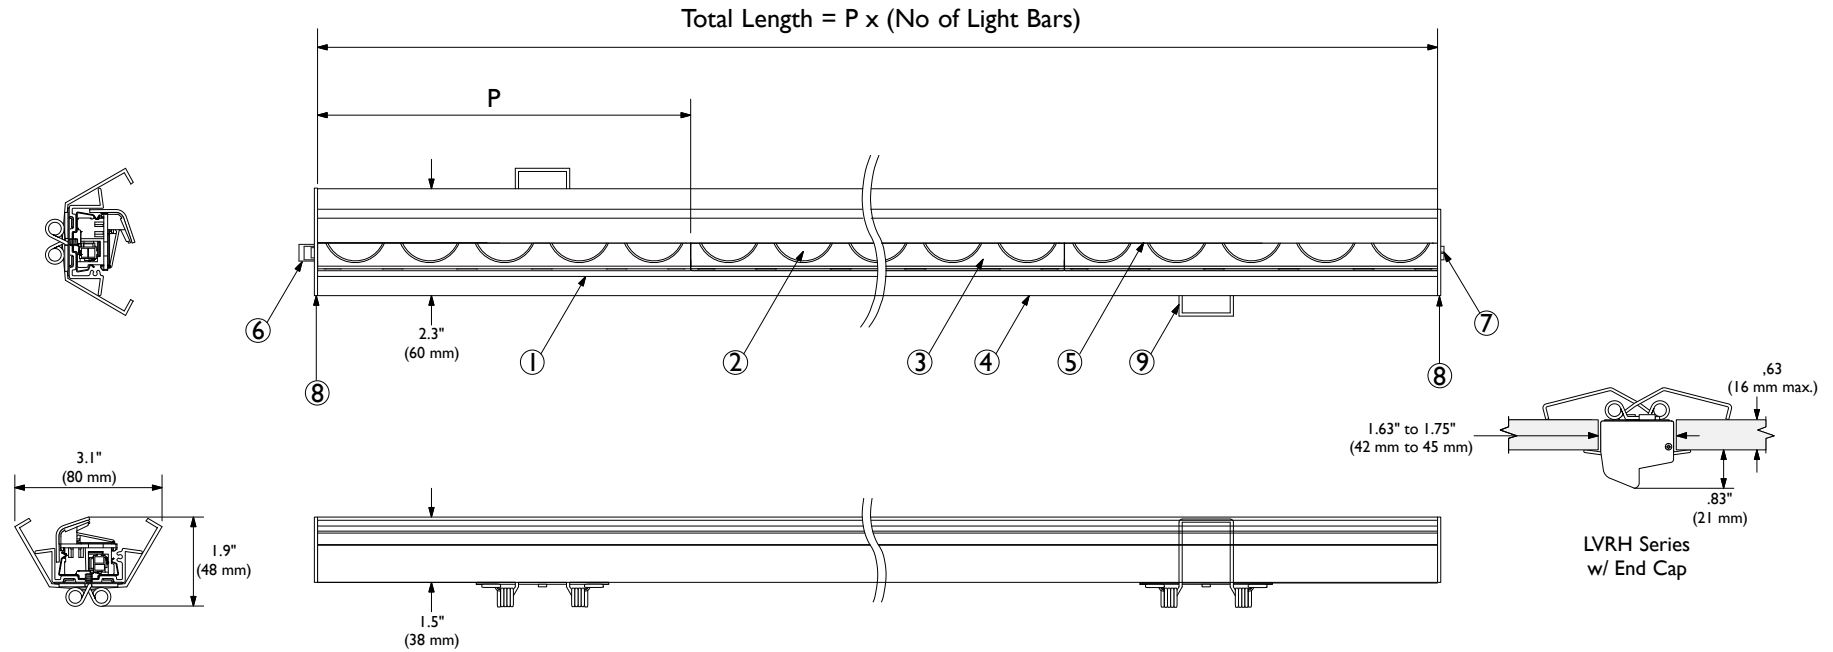

# Light Veil / Recessed with Hinge

Catalog #	P (Light Bar)	Max. Length
LVRH-(2700, 3000, 4000)-XX	8" / 200 mm	17.75' / 4.8 M (24 Light Bars)

XX = Number of Light Bars

Light Veil Specifications			
Input Voltage 24 VDC			
Current 167mA Per Light Bar			
Power: 4.0 W Per Light Bar			
Code	Color	Output	
2700	2700K	42.5 Lm Per Watt	255 Lm Per Ft.
3000	3000K	44.0 Lm Per Watt	263 Lm Per Ft.
4000	4000K	47.5 Lm Per Watt	285 Lm Per Ft.

## TOKISTAR LIGHTING INC.

1015 E. DISCOVERY LANE  
ANAHEIM, CA 92801  
TEL: 714 772 7005 FAX: 714 772 7014  
email: info@tokistar.com Website: tokistar.com

Light Veil LVRH Series Submittal	No.	Part	Material
Catalog#: LVRH-(LED Code)-XX	1	Light Bar	Rigid Polycarbonate
Date: January 11, 2018	2	LED	Solid-State LED
Drawn By: R. Cordova	3	Clear Cover	Rigid Polycarbonate
Scale: 1:4	4	Extrusion	Powder Coated Aluminum
Weight: 1 lb. / Ft. (1.5 Kg / M)	5	Baffle	Powder Coated Aluminum
	6	Male Connector	Nylon
	7	Female Connector	Nylon
	8	End Cap	Powder Coated Aluminum
	9	Hinge	Steel