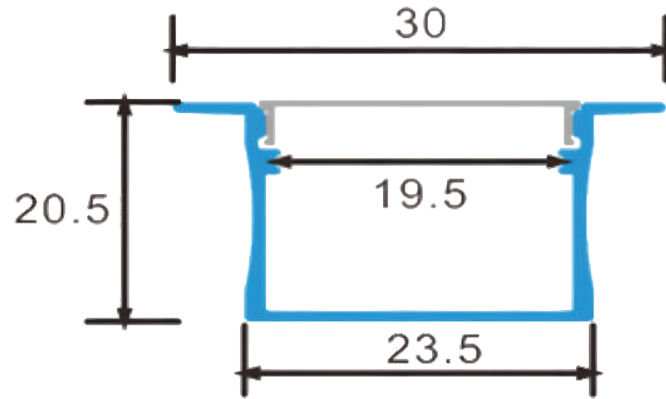

LV-RD55

Recessed aluminum extrusion

Product Codes

LV-RD55-1M

LV-RD55-2M

End Caps

LV-RD54/55-EC (2/bag)

LV-RD54/55-EC-WF (2/bag)

Mounting Clips

LV-RD54/55-EC-MC (6/bag)

***Note:** Available in 1m (39") and 2m (78") lengths

4		
3		
2		
1		

Project:

Part Number: LV-RD55

Scale:

Product: LED Strip Series Extrusion