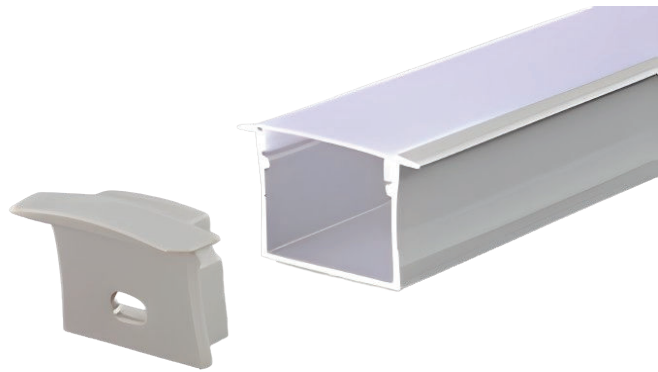

LV-RD55

Recessed aluminum extrusion

Product Codes

LV-RD55-1M

LV-RD55-2M

End Caps

LV-RD54/55-EC (2/bag)

LV-RD54/55-EC-WF (2/bag)

Mounting Clips

LV-RD54/55-EC-MC (6/bag)

***Note:** Available in 1m (39") and 2m (78") lengths

4		
3		
2		
1		

Project:

Part Number: LV-RD55

Scale:

Product: LED Strip Series Extrusion