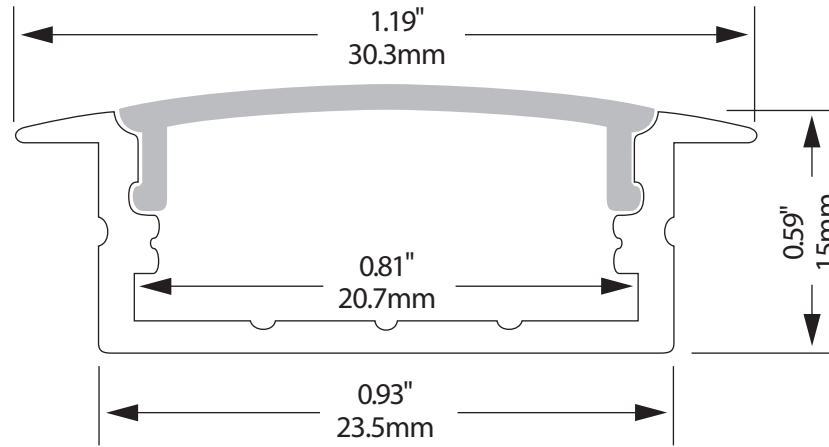

LV-ALP2908

Recessed aluminum extrusion and frosted PC cover

Product Codes

LV-ALP2908
LV-ALP2908-2M

End Caps

LV-ALP2908-EC (2/bag)
LV-ALP2908-EC-WF (2/bag)

Mounting Clips

LV-ALP2908-MC (2/bag)

***Note:** Available in 1m (39") and 2m (78") lengths

4		
3		
2		
1		

Project:

Part Number: LV-ALP2908

Scale:

Product: LED Strip Series Extrusion

Type:

Date: