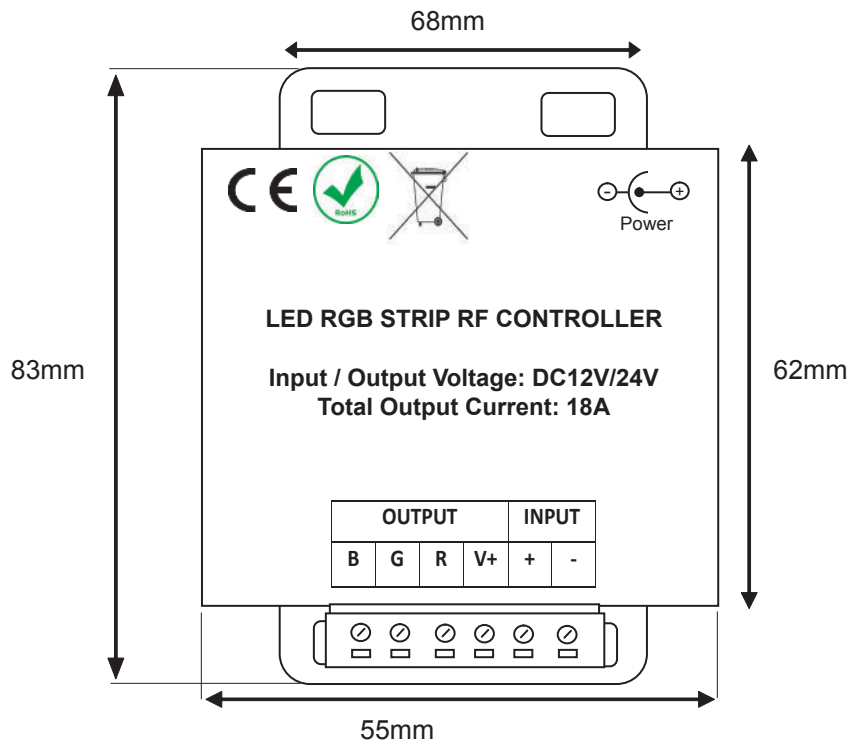

-  - Turn controller and lights ON/OFF
-  - Activates dynamic color changing modes: press to switch through 15 different modes
-  - Activates static color modes: press to switch between white static color mode and color wheel selector static color modes
-  - Increase brightness/speed
-  - Decrease brightness/speed
-  - Directly select static color in static color mode

All dimensions in mm

Revisions:

4		
3		
2		
1		

Project:

Part number: LT-09S-RF

Scale: NTS

Product: 3 CHAN. CONTROLLER RGB TAPELIGHT

Type: